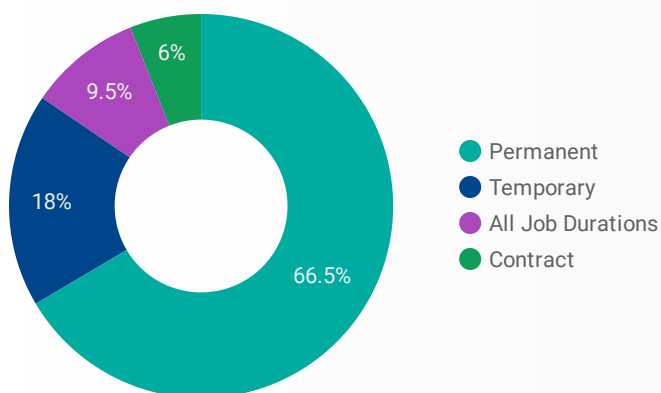

Job Postings
11,231

Employers
1,154

Services
28

INTERACTIONS BY TOOL

26,645

INTERACTIONS BY AGE GROUP

INTERACTIONS BY GENDER

Source: Job search data is collected from user interactions with the job finding tools on the www.workforcewindsor.essex.com website.

FILTER

AGE GROUP ▾

GENDER ▾

TOOL ▾

INTEREST BY SKILL TYPE

INTEREST BY SKILL LEVEL

INTEREST BY JOB TYPE

INTEREST BY JOB DURATION