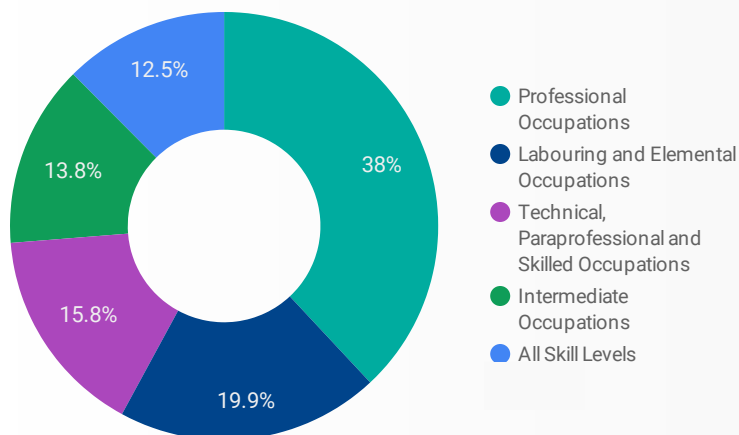

1 - 100 / 237 < >

2 32,441

NOTE: The website data by location is data collected by Google Analytics and cannot be filtered using the age range, gender or tool filters at the top of the page.

JOB-SEEKER REFERRALS

Job Postings
11,231

Employers
1,154

Services
28

INTERACTIONS BY TOOL

26,645

INTERACTIONS BY AGE GROUP

INTERACTIONS BY GENDER

Source: Job search data is collected from user interactions with the job finding tools on the www.workforcewindsor.essex.com website.

FILTER

AGE GROUP ▾

GENDER ▾

TOOL ▾

INTEREST BY SKILL TYPE

INTEREST BY SKILL LEVEL

INTEREST BY JOB TYPE

INTEREST BY JOB DURATION