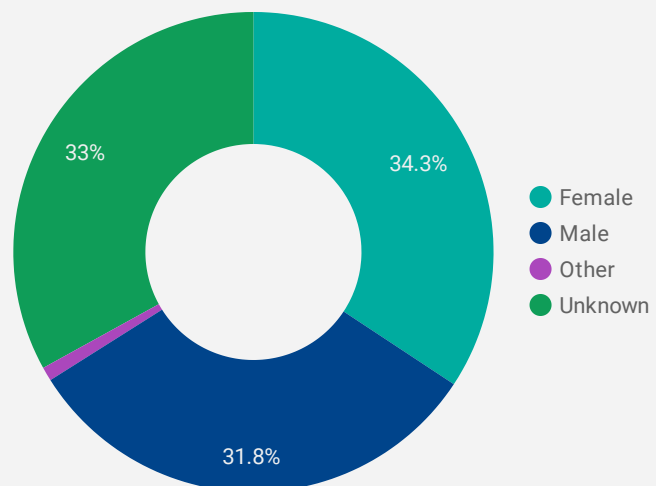

1 - 100 / 237 < >

2 32,441

NOTE: The website data by location is data collected by Google Analytics and cannot be filtered using the age range, gender or tool filters at the top of the page.

JOB-SEEKER REFERRALS

Job Postings
11,231

Employers
1,154

Services
28

INTERACTIONS BY TOOL

26,645

INTERACTIONS BY AGE GROUP

INTERACTIONS BY GENDER

Source: Job search data is collected from user interactions with the job finding tools on the www.workforcewindsor.essex.com website.

FILTER

AGE GROUP ▾

GENDER ▾

TOOL ▾

INTEREST BY SKILL TYPE

INTEREST BY SKILL LEVEL

INTEREST BY JOB TYPE

INTEREST BY JOB DURATION