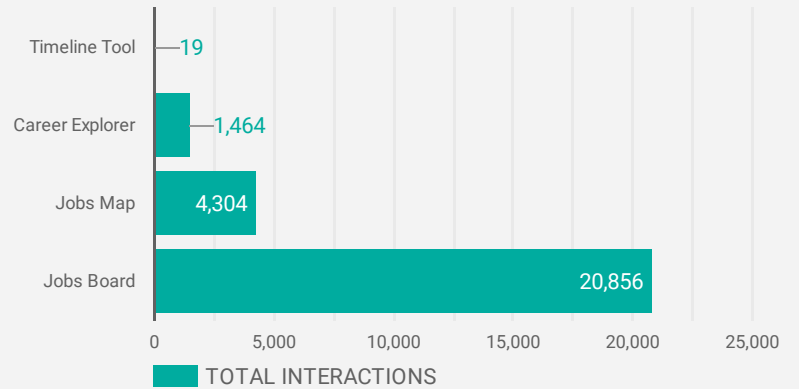

FILTER

AGE GROUP ▾

GENDER ▾

TOOL ▾

ALL WEBSITE TRAFFIC BY LOCATION

	City	Users	Pageviews ▾
1.	Windsor	2,417	17,494
2.	Toronto	599	4,744
3.	Leamington	165	1,351
4.	Lakeshore	199	1,094
5.	Kingsville	125	1,072
6.	Amherstburg	89	797
7.	Ashburn	774	774
8.	Hamilton	127	742
9.	Oakville	109	559
10.	Brampton	109	499
11.	Essex	31	460
12.	Tecumseh	98	431
13.	North Bay	24	398
14.	(not set)	265	386
15.	Newmarket	36	373
16.	Ottawa	75	365
17.	Whitby	43	319
18.	Mississauga	48	306
19.	Chatham-Kent	40	231
20.	LaSalle	41	220
21.	New York	116	137

1 - 100 / 237 < >

2 32,441

NOTE: The website data by location is data collected by Google Analytics and cannot be filtered using the age range, gender or tool filters at the top of the page.

JOB-SEEKER REFERRALS

Job Postings
11,231

Employers
1,154

Services
28

INTERACTIONS BY TOOL

26,645

INTERACTIONS BY AGE GROUP

INTERACTIONS BY GENDER

Source: Job search data is collected from user interactions with the job finding tools on the www.workforcewindsor.essex.com website.