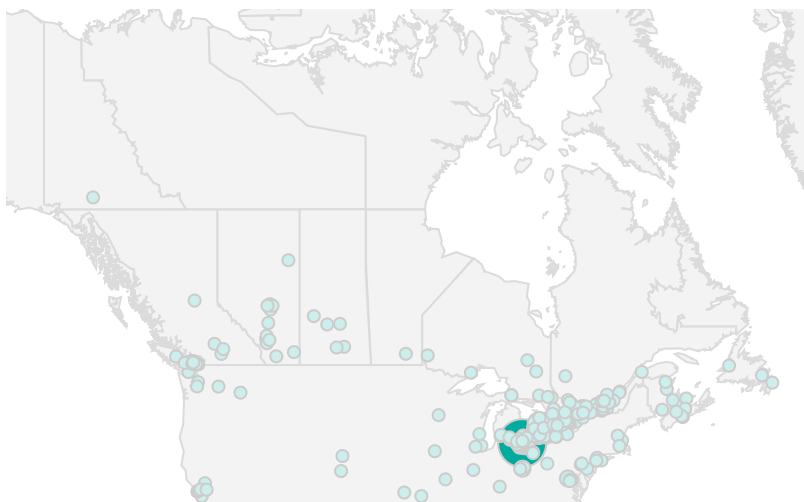

FILTER

AGE GROUP ▾

GENDER ▾

TOOL ▾

ALL WEBSITE TRAFFIC BY LOCATION

	City	Users	Pageviews ▾
1.	Windsor	2,417	17,494
2.	Toronto	599	4,744
3.	Leamington	165	1,351
4.	Lakeshore	199	1,094
5.	Kingsville	125	1,072
6.	Amherstburg	89	797
7.	Ashburn	774	774
8.	Hamilton	127	742
9.	Oakville	109	559
10.	Brampton	109	499
11.	Essex	31	460
12.	Tecumseh	98	431
13.	North Bay	24	398
14.	(not set)	265	386
15.	Newmarket	36	373
16.	Ottawa	75	365
17.	Whitby	43	319
18.	Mississauga	48	306
19.	Chatham-Kent	40	231
20.	LaSalle	41	220
21.	New York	116	137

1 - 100 / 237 < >

2 32,441

NOTE: The website data by location is data collected by Google Analytics and cannot be filtered using the age range, gender or tool filters at the top of the page.

JOB-SEEKER REFERRALS