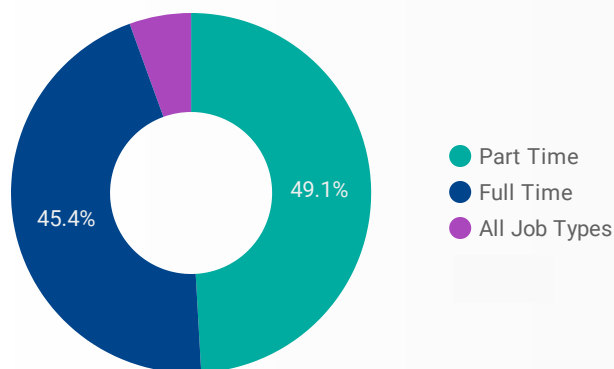

Job Postings
11,231

Employers
1,154

Services
28

INTERACTIONS BY TOOL

26,645

INTERACTIONS BY AGE GROUP

INTERACTIONS BY GENDER

Source: Job search data is collected from user interactions with the job finding tools on the www.workforcewindsor.essex.com website.

FILTER

AGE GROUP ▾

GENDER ▾

TOOL ▾

INTEREST BY SKILL TYPE

INTEREST BY SKILL LEVEL

INTEREST BY JOB TYPE

INTEREST BY JOB DURATION