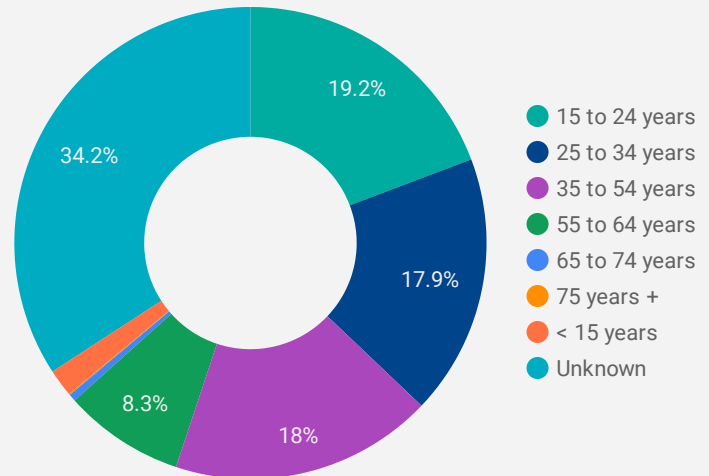

1 - 100 / 237 < >

2 32,441

NOTE: The website data by location is data collected by Google Analytics and cannot be filtered using the age range, gender or tool filters at the top of the page.

JOB-SEEKER REFERRALS

Job Postings
11,231

Employers
1,154

Services
28

INTERACTIONS BY TOOL

26,645

INTERACTIONS BY AGE GROUP

INTERACTIONS BY GENDER

Source: Job search data is collected from user interactions with the job finding tools on the www.workforcewindsor.essex.com website.

FILTER

AGE GROUP ▾

GENDER ▾

TOOL ▾

INTEREST BY SKILL TYPE

INTEREST BY SKILL LEVEL

INTEREST BY JOB TYPE

INTEREST BY JOB DURATION