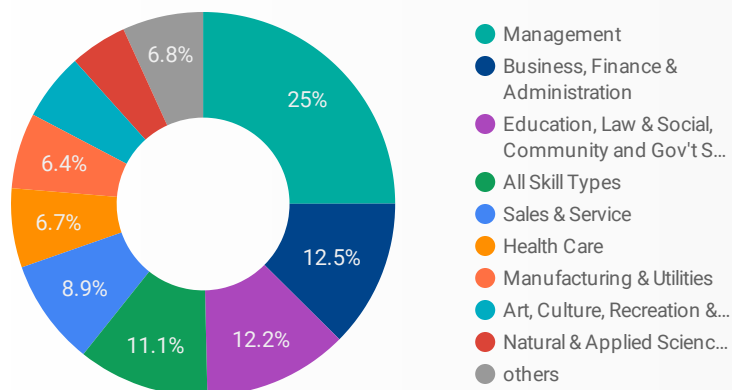

1 - 100 / 237 < >

2 32,441

NOTE: The website data by location is data collected by Google Analytics and cannot be filtered using the age range, gender or tool filters at the top of the page.

JOB-SEEKER REFERRALS

Job Postings
11,231

Employers
1,154

Services
28

INTERACTIONS BY TOOL

26,645

INTERACTIONS BY AGE GROUP

INTERACTIONS BY GENDER

Source: Job search data is collected from user interactions with the job finding tools on the www.workforcewindsor.essex.com website.

FILTER

AGE GROUP ▾

GENDER ▾

TOOL ▾

INTEREST BY SKILL TYPE

INTEREST BY SKILL LEVEL

INTEREST BY JOB TYPE

INTEREST BY JOB DURATION