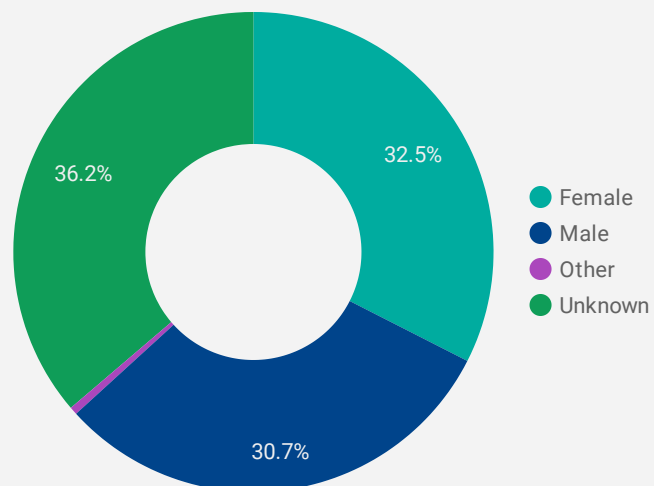

1 - 100 / 244 < >

NOTE: The website data by location is data collected by Google Analytics and cannot be filtered using the age range, gender or tool filters at the top of the page.

JOB-SEEKER REFERRALS

Job Postings
10,236

Employers
1,273

Services
39

INTERACTIONS BY TOOL

27,712

INTERACTIONS BY AGE GROUP

INTERACTIONS BY GENDER

Source: Job search data is collected from user interactions with the job finding tools on the www.workforcewindsor.essex.com website.

FILTER

AGE GROUP ▾

GENDER ▾

TOOL ▾

INTEREST BY SKILL TYPE

INTEREST BY SKILL LEVEL

INTEREST BY JOB TYPE

INTEREST BY JOB DURATION