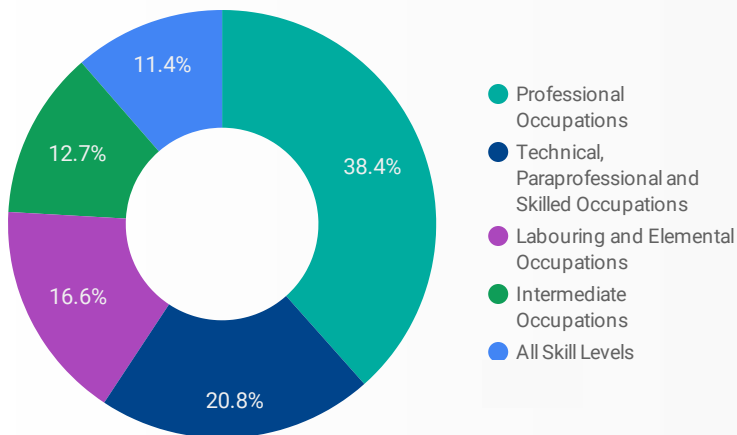

Job Postings
10,236

Employers
1,273

Services
39

INTERACTIONS BY TOOL

27,712

INTERACTIONS BY AGE GROUP

INTERACTIONS BY GENDER

Source: Job search data is collected from user interactions with the job finding tools on the www.workforcewindsor.essex.com website.

FILTER

AGE GROUP ▾

GENDER ▾

TOOL ▾

INTEREST BY SKILL TYPE

INTEREST BY SKILL LEVEL

INTEREST BY JOB TYPE

INTEREST BY JOB DURATION