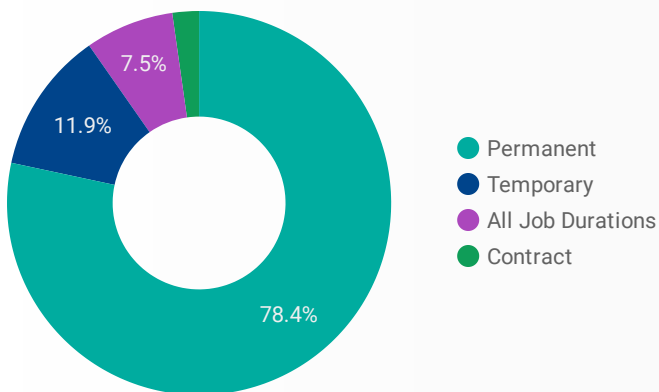

Job Postings
10,236

Employers
1,273

Services
39

INTERACTIONS BY TOOL

27,712

INTERACTIONS BY AGE GROUP

INTERACTIONS BY GENDER

Source: Job search data is collected from user interactions with the job finding tools on the www.workforcewindsor.essex.com website.

FILTER

AGE GROUP ▾

GENDER ▾

TOOL ▾

INTEREST BY SKILL TYPE

INTEREST BY SKILL LEVEL

INTEREST BY JOB TYPE

INTEREST BY JOB DURATION