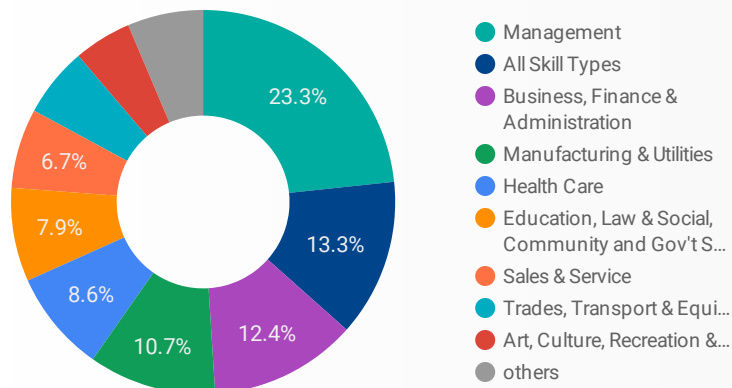

1 - 100 / 244 < >

NOTE: The website data by location is data collected by Google Analytics and cannot be filtered using the age range, gender or tool filters at the top of the page.

JOB-SEEKER REFERRALS

Job Postings
10,236

Employers
1,273

Services
39

INTERACTIONS BY TOOL

27,712

INTERACTIONS BY AGE GROUP

INTERACTIONS BY GENDER

Source: Job search data is collected from user interactions with the job finding tools on the www.workforcewindsor.essex.com website.

FILTER

AGE GROUP ▾

GENDER ▾

TOOL ▾

INTEREST BY SKILL TYPE

INTEREST BY SKILL LEVEL

INTEREST BY JOB TYPE

INTEREST BY JOB DURATION