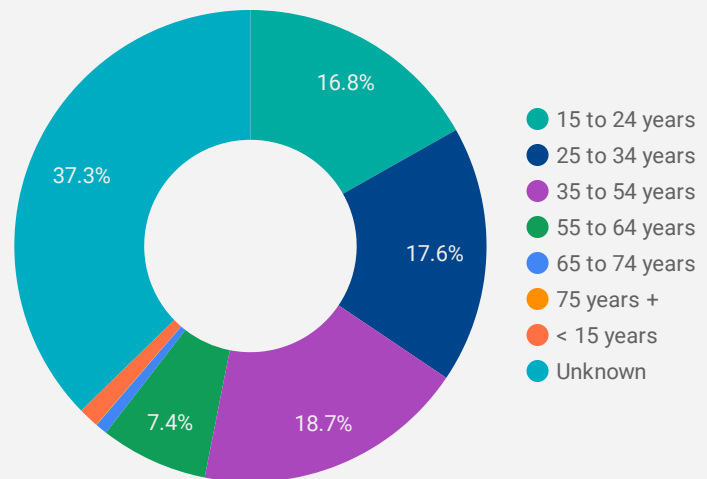

1 - 100 / 244 < >

NOTE: The website data by location is data collected by Google Analytics and cannot be filtered using the age range, gender or tool filters at the top of the page.

JOB-SEEKER REFERRALS

Job Postings
10,236

Employers
1,273

Services
39

INTERACTIONS BY TOOL

27,712

INTERACTIONS BY AGE GROUP

INTERACTIONS BY GENDER

Source: Job search data is collected from user interactions with the job finding tools on the www.workforcewindsor.essex.com website.

FILTER

AGE GROUP ▾

GENDER ▾

TOOL ▾

INTEREST BY SKILL TYPE

INTEREST BY SKILL LEVEL

INTEREST BY JOB TYPE

INTEREST BY JOB DURATION