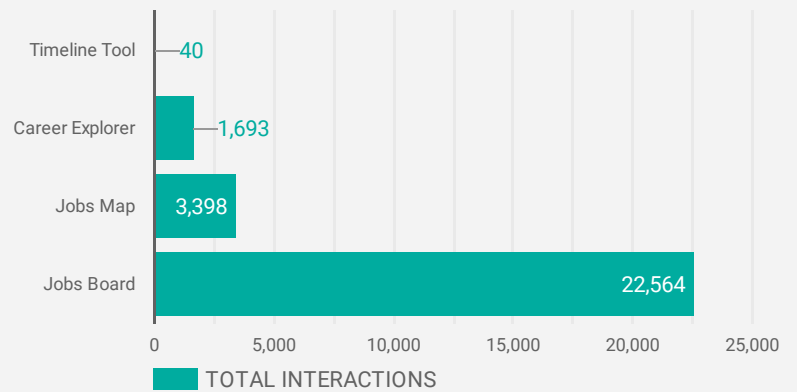

FILTER

AGE GROUP ▾

GENDER ▾

TOOL ▾

ALL WEBSITE TRAFFIC BY LOCATION

	City	Users	Pageviews ▾
1.	Windsor	2,561	19,851
2.	Toronto	634	4,059
3.	Leamington	173	1,615
4.	Lakeshore	156	1,119
5.	Tecumseh	99	1,092
6.	LaSalle	118	876
7.	Brampton	148	721
8.	Kingsville	63	485
9.	Ottawa	80	434
10.	Mississauga	45	433
11.	Hamilton	90	422
12.	Amherstburg	71	414
13.	(not set)	175	379
14.	Oakville	34	327
15.	London	38	265
16.	Chatham-Kent	50	246
17.	Utica	20	172
18.	Kitchener	32	170
19.	San Antonio	125	153
20.	Montreal	32	139
21.	Des Moines	114	134

1 - 100 / 244 < >

NOTE: The website data by location is data collected by Google Analytics and cannot be filtered using the age range, gender or tool filters at the top of the page.

JOB-SEEKER REFERRALS

Job Postings
10,236

Employers
1,273

Services
39

INTERACTIONS BY TOOL

27,712

INTERACTIONS BY AGE GROUP

INTERACTIONS BY GENDER

Source: Job search data is collected from user interactions with the job finding tools on the www.workforcewindsor.essex.com website.