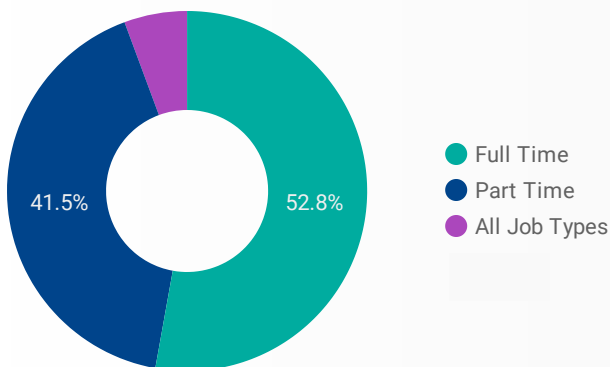

Job Postings
10,236

Employers
1,273

Services
39

INTERACTIONS BY TOOL

27,712

INTERACTIONS BY AGE GROUP

INTERACTIONS BY GENDER

Source: Job search data is collected from user interactions with the job finding tools on the www.workforcewindsor.essex.com website.

FILTER

AGE GROUP ▾

GENDER ▾

TOOL ▾

INTEREST BY SKILL TYPE

INTEREST BY SKILL LEVEL

INTEREST BY JOB TYPE

INTEREST BY JOB DURATION