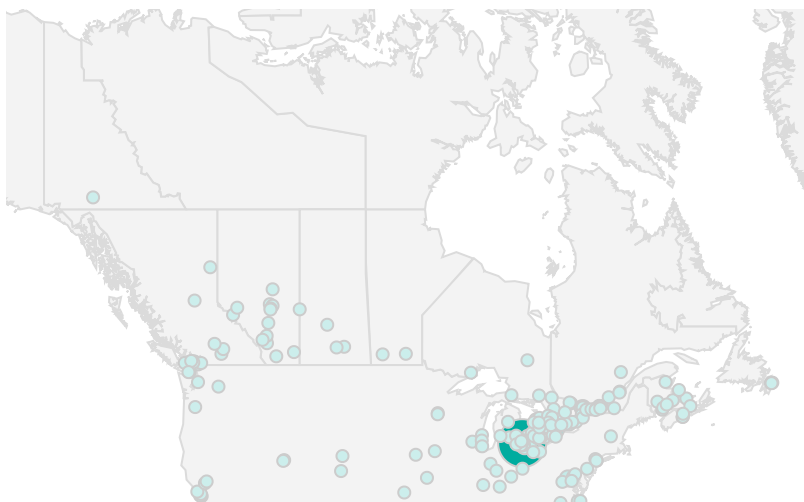

FILTER

AGE GROUP ▾

GENDER ▾

TOOL ▾

ALL WEBSITE TRAFFIC BY LOCATION

	City	Users	Pageviews ▾
1.	Windsor	2,561	19,851
2.	Toronto	634	4,059
3.	Leamington	173	1,615
4.	Lakeshore	156	1,119
5.	Tecumseh	99	1,092
6.	LaSalle	118	876
7.	Brampton	148	721
8.	Kingsville	63	485
9.	Ottawa	80	434
10.	Mississauga	45	433
11.	Hamilton	90	422
12.	Amherstburg	71	414
13.	(not set)	175	379
14.	Oakville	34	327
15.	London	38	265
16.	Chatham-Kent	50	246
17.	Utica	20	172
18.	Kitchener	32	170
19.	San Antonio	125	153
20.	Montreal	32	139
21.	Des Moines	114	134

1 - 100 / 244 < >

NOTE: The website data by location is data collected by Google Analytics and cannot be filtered using the age range, gender or tool filters at the top of the page.

JOB-SEEKER REFERRALS