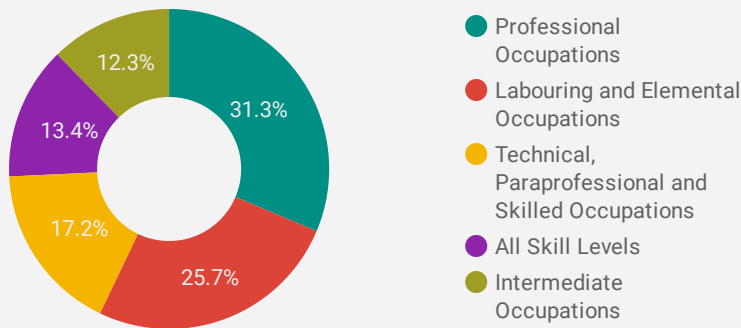

Interest by Skill Level