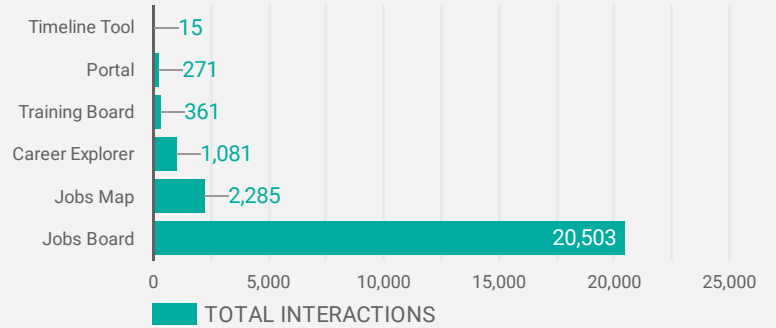

FILTER

AGE GROUP ▾

GENDER ▾

TOOL ▾

ALL WEBSITE TRAFFIC BY LOCATION

	City	Users	Pageviews
1.	Windsor	2,126	17,076
2.	Toronto	776	2,660
3.	Kingsville	203	2,298
4.	Tecumseh	181	1,543
5.	Essex	48	1,109
6.	(not set)	198	749
7.	Amherstburg	73	711
8.	LaSalle	60	570
9.	Brampton	102	481
10.	Quebec City	281	337
11.	Chatham	25	281
12.	London	51	262
13.	Hamilton	78	234
14.	Kitchener	34	228
15.	Ashburn	137	138
16.	Des Moines	88	115
17.	Montreal	29	110
18.	Ottawa	28	103
19.	San Antonio	83	98

1 - 100 / 334 < >

JOB-SEEKER REFERRALS

Job Postings
13,409

Employers
1,652

Services
15

INTERACTIONS BY TOOL

24,516

INTERACTIONS BY AGE GROUP

INTERACTIONS BY GENDER

Source:

Job search data is collected from user interactions with the job finding tools on the www.workforcewindsor.essex.com website. Location data is collected by Google Analytics and cannot be filtered using the age range, gender or tool filters at the top of the page.