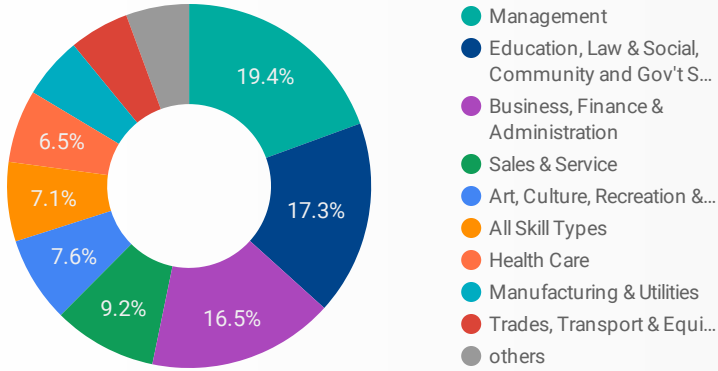

1 - 100 / 334 < >

JOB-SEEKER REFERRALS

Job Postings
13,409

Employers
1,652

Services
15

INTERACTIONS BY TOOL

24,516

INTERACTIONS BY AGE GROUP

This Employment Ontario service is funded by the Government of Ontario
Ce service Emploi Ontario est financé par le gouvernement de l'Ontario.

FILTER

AGE GROUP ▾

GENDER ▾

TOOL ▾

INTEREST BY SKILL TYPE

INTEREST BY SKILL LEVEL