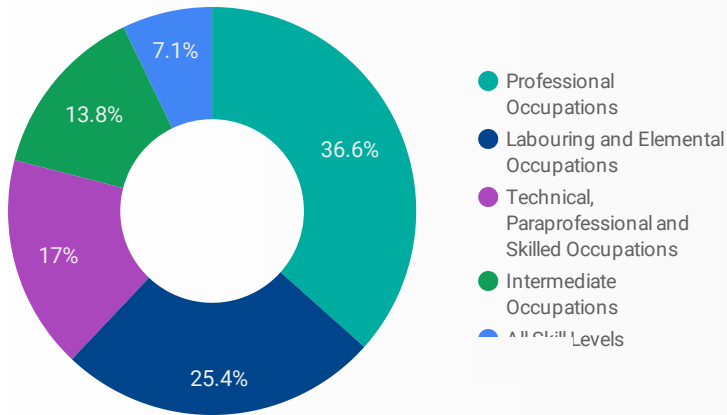

1 - 100 / 334 < >

JOB-SEEKER REFERRALS

Job Postings
13,409

Employers
1,652

Services
15

INTERACTIONS BY TOOL

24,516

INTERACTIONS BY AGE GROUP

INTERACTIONS BY GENDER

Source:

Job search data is collected from user interactions with the job finding tools on the www.workforcewindsor.essex.com website. Location data is collected by Google Analytics and cannot be filtered using the age range, gender or tool filters at the top of the page.

This Employment Ontario service is funded by the Government of Ontario
Ce service Emploi Ontario est financé par le gouvernement de l'Ontario.

FILTER

AGE GROUP ▾

GENDER ▾

TOOL ▾

INTEREST BY SKILL TYPE

INTEREST BY SKILL LEVEL