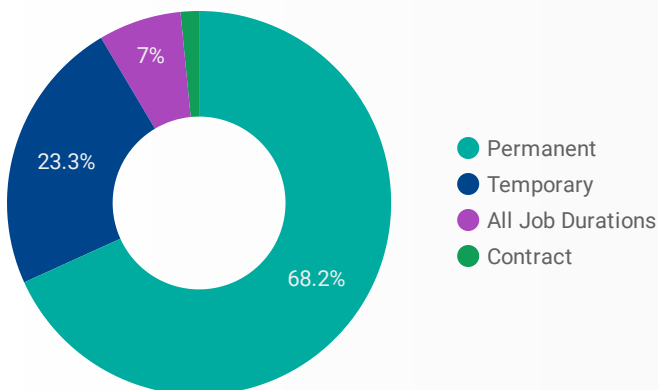

INTEREST BY JOB DURATION

TOP EMPLOYERS & AGENCIES

EMPLOYER	POSTINGS ▾
Windsor, Corporation of the City of	503
Kijiji Jobs	330
Loblaw Companies Limited	286
Personnel by Elsie	277
Personnel by Prostaff	213
Hiram Walker & Sons Limited	193
University of Windsor	182
City of Windsor Employment and Training Service...	170
Windsor Regional Hospital - Met Campus	154
Canada Post	149
UPS Canada	148
Municipality of Leamington	146
St. Clair College of Applied Arts & Technology	134
Express Employment Professionals	119

1 - 50 / 1651

TOP OCCUPATIONS

4-DIGIT NOC CODE	POSTINGS ▾
Administrative assistants	838
Retail salespersons	775
Material handlers	588
Other customer and information services repre...	537
Delivery and courier service drivers	530
Other labourers in processing, manufacturing an...	384
Transport truck drivers	384
Food counter attendants, kitchen helpers and rela...	382
Social and community service workers	368
Store shelf stockers, clerks and order fillers	360
General office support workers	359
Receptionists	347
Administrative officers	345
Light duty cleaners	299
Janitors, caretakers and building superintendents	277

1 - 50 / 405