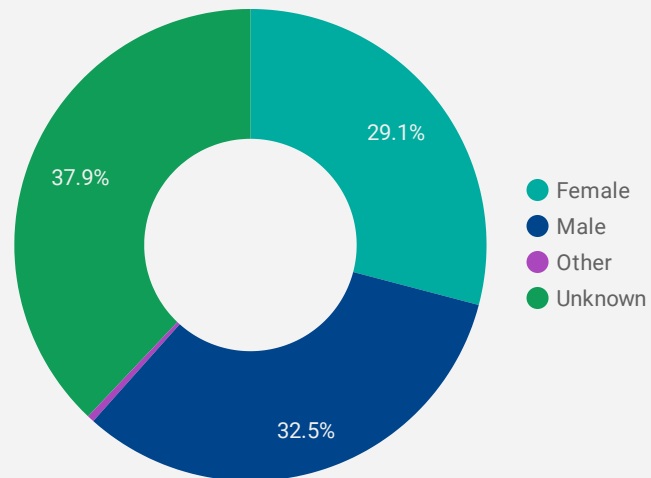

FILTER

AGE GROUP ▾

GENDER ▾

TOOL ▾

ALL WEBSITE TRAFFIC BY LOCATION

	City	Users	Pageviews
1.	Windsor	2,126	17,076
2.	Toronto	776	2,660
3.	Kingsville	203	2,298
4.	Tecumseh	181	1,543
5.	Essex	48	1,109
6.	(not set)	198	749
7.	Amherstburg	73	711
8.	LaSalle	60	570
9.	Brampton	102	481
10.	Quebec City	281	337
11.	Chatham	25	281
12.	London	51	262
13.	Hamilton	78	234
14.	Kitchener	34	228
15.	Ashburn	137	138
16.	Des Moines	88	115
17.	Montreal	29	110
18.	Ottawa	28	103
19.	San Antonio	83	98

1 - 100 / 334 < >

JOB-SEEKER REFERRALS

Job Postings
13,409

Employers
1,652

Services
15

INTERACTIONS BY TOOL

24,516

INTERACTIONS BY AGE GROUP

INTERACTIONS BY GENDER

Source:

Job search data is collected from user interactions with the job finding tools on the www.workforcewindsor.essex.com website. Location data is collected by Google Analytics and cannot be filtered using the age range, gender or tool filters at the top of the page.