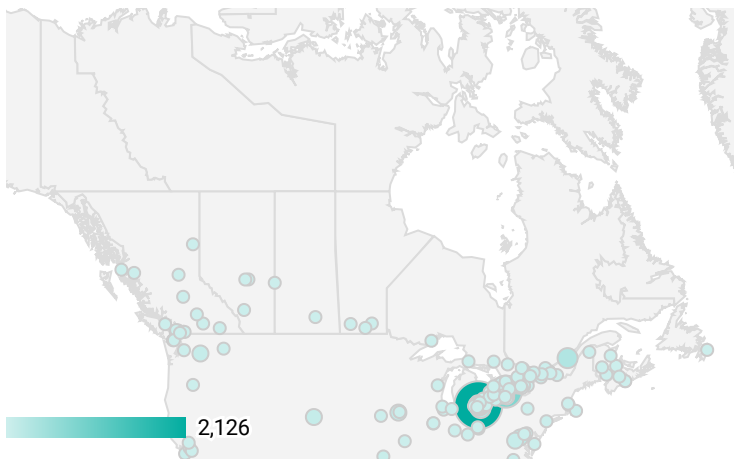

FILTER

AGE GROUP ▾

GENDER ▾

TOOL ▾

ALL WEBSITE TRAFFIC BY LOCATION

	City	Users	Pageviews
1.	Windsor	2,126	17,076
2.	Toronto	776	2,660
3.	Kingsville	203	2,298
4.	Tecumseh	181	1,543
5.	Essex	48	1,109
6.	(not set)	198	749
7.	Amherstburg	73	711
8.	LaSalle	60	570
9.	Brampton	102	481
10.	Quebec City	281	337
11.	Chatham	25	281
12.	London	51	262
13.	Hamilton	78	234
14.	Kitchener	34	228
15.	Ashburn	137	138
16.	Des Moines	88	115
17.	Montreal	29	110
18.	Ottawa	28	103
19.	San Antonio	83	98

1 - 100 / 334 < >

JOB-SEEKER REFERRALS

Job Postings
13,409

Employers
1,652

Services
15

INTERACTIONS BY TOOL

24,516

INTERACTIONS BY AGE GROUP