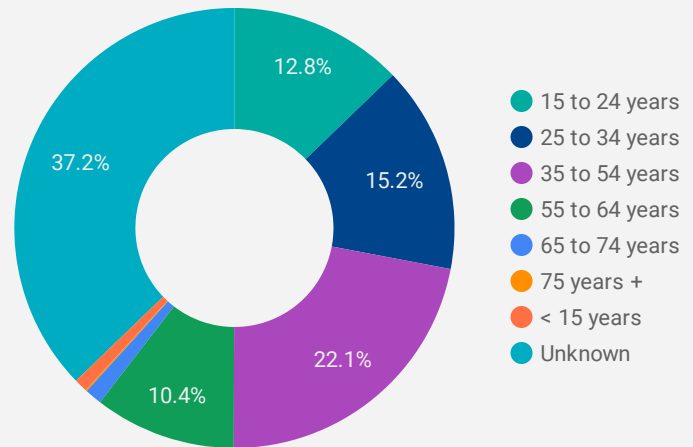

FILTER

AGE GROUP ▾

GENDER ▾

TOOL ▾

ALL WEBSITE TRAFFIC BY LOCATION

	City	Users	Pageviews
1.	Windsor	2,126	17,076
2.	Toronto	776	2,660
3.	Kingsville	203	2,298
4.	Tecumseh	181	1,543
5.	Essex	48	1,109
6.	(not set)	198	749
7.	Amherstburg	73	711
8.	LaSalle	60	570
9.	Brampton	102	481
10.	Quebec City	281	337
11.	Chatham	25	281
12.	London	51	262
13.	Hamilton	78	234
14.	Kitchener	34	228
15.	Ashburn	137	138
16.	Des Moines	88	115
17.	Montreal	29	110
18.	Ottawa	28	103
19.	San Antonio	83	98

1 - 100 / 334 < >

JOB-SEEKER REFERRALS

Job Postings
13,409

Employers
1,652

Services
15

INTERACTIONS BY TOOL

24,516

INTERACTIONS BY AGE GROUP

INTERACTIONS BY GENDER

Source:

Job search data is collected from user interactions with the job finding tools on the www.workforcewindsor.essex.com website. Location data is collected by Google Analytics and cannot be filtered using the age range, gender or tool filters at the top of the page.