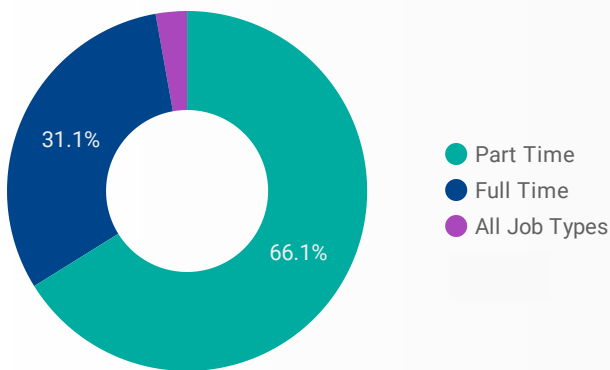

INTEREST BY JOB TYPE