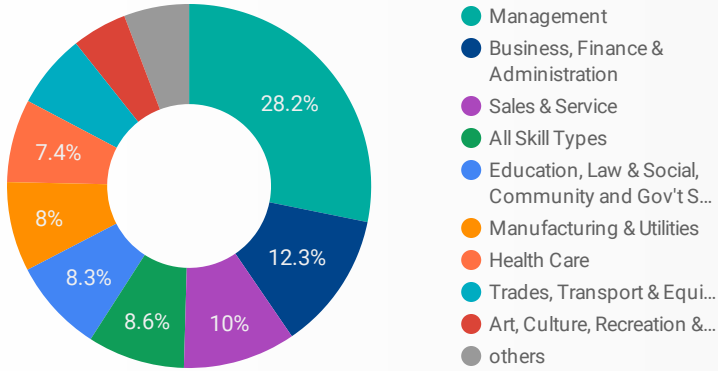

## INTERACTIONS BY AGE GROUP

## INTERACTIONS BY GENDER

**Source:**

Job search data is collected from user interactions with the job finding tools on the [www.workforcewindsoroessex.com](http://www.workforcewindsoroessex.com) website. Location data is collected by Google Analytics and cannot be filtered using the age range, gender or tool filters at the top of the page.

**FILTER**

AGE GROUP ▾

GENDER ▾

TOOL ▾

## INTEREST BY SKILL TYPE