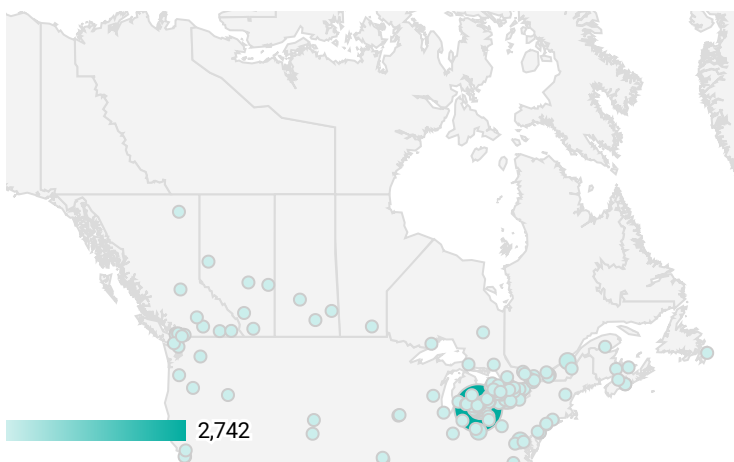

FILTER

AGE GROUP ▾

GENDER ▾

TOOL ▾

ALL WEBSITE TRAFFIC BY LOCATION

	City	Users	Pageviews
1.	Windsor	2,742	20,550
2.	Toronto	678	2,626
3.	Lakeshore	175	1,034
4.	Leamington	126	947
5.	Tecumseh	85	716
6.	Amherstburg	105	672
7.	Essex	45	647
8.	LaSalle	93	601
9.	(not set)	219	575
10.	Kingsville	105	552
11.	Brampton	149	482
12.	Chatham-Kent	57	402
13.	Columbus	118	343
14.	Hamilton	86	336
15.	London	67	223
16.	Quebec City	104	172
17.	Montreal	26	145
18.	Kitchener	44	143
19.	Ottawa	28	112

1 - 100 / 339 < >

JOB-SEEKER REFERRALS

Job Postings
17,554

Employers
1,835

Services
111