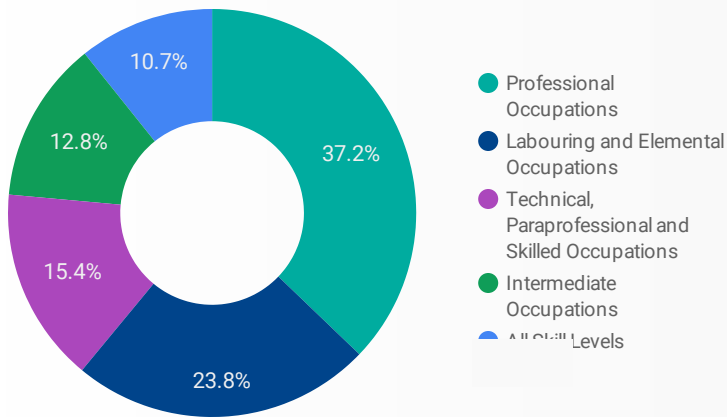

INTEREST BY SKILL LEVEL