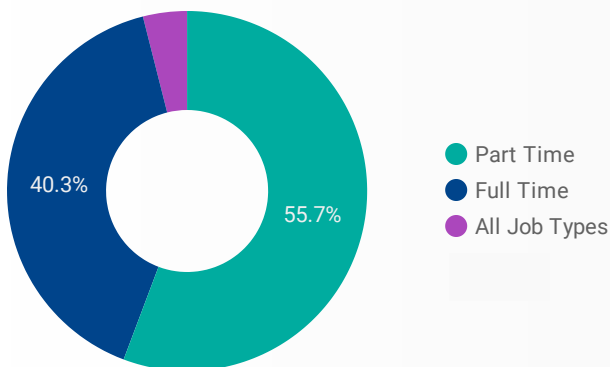

INTEREST BY JOB TYPE