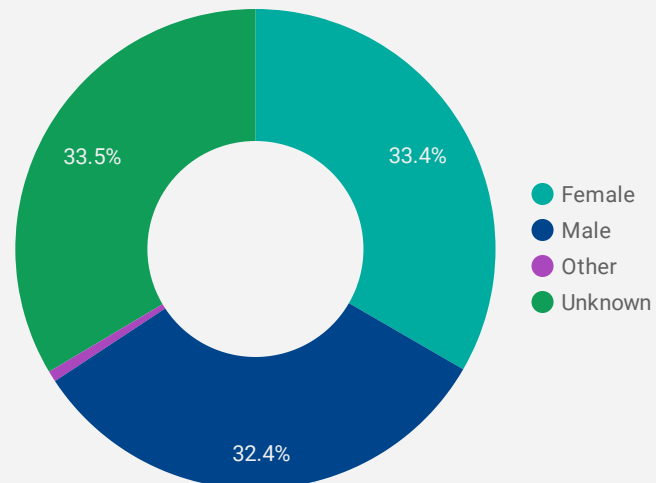

FILTER

AGE GROUP ▾

GENDER ▾

TOOL ▾

ALL WEBSITE TRAFFIC BY LOCATION

City	Users	Pageviews ▾
1. Windsor	2,140	17,283
2. Toronto	628	2,783
3. Leamington	122	998
4. Lakeshore	122	904
5. Tecumseh	110	729
6. LaSalle	99	680
7. Amherstburg	74	548
8. Brampton	105	497
9. (not set)	174	478
... Kingsville	83	363
... Hamilton	72	337
... Essex	25	328
... Chatham-Kent	38	264
... Quebec City	148	192
... London	30	167
... Columbus	53	146
... Montreal	27	144
... Amsterdam	2	114
... Ottawa	31	112
... Vaughan	22	106
... Ashburn	72	72

1 - 100 / 343 < >

NOTE: The website data by location is data collected by Google Analytics and cannot be filtered using the age range, gender or tool filters at the top of the page.

JOB-SEEKER REFERRALS

Job Postings
14,201

Employers
1,724

Services
24

INTERACTIONS BY TOOL

24,525

INTERACTIONS BY AGE GROUP

INTERACTIONS BY GENDER

Source: Job search data is collected from user interactions with the job finding tools on the www.workforcewindsor.essex.com website.