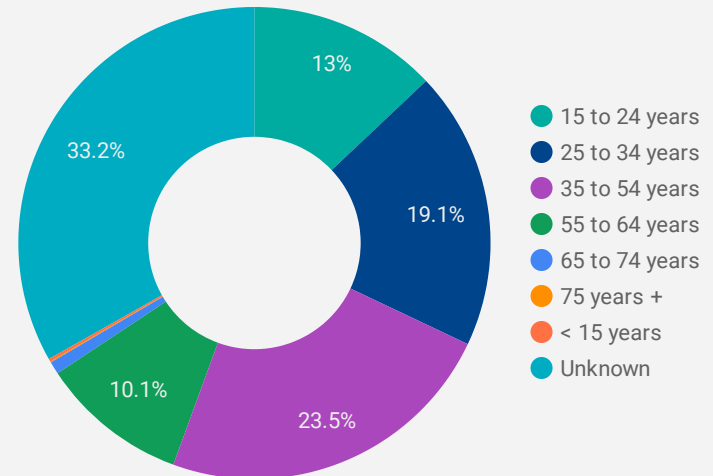

1 - 100 / 343 < >

NOTE: The website data by location is data collected by Google Analytics and cannot be filtered using the age range, gender or tool filters at the top of the page.

JOB-SEEKER REFERRALS

Job Postings
14,201

Employers
1,724

Services
24

INTERACTIONS BY TOOL

24,525

INTERACTIONS BY AGE GROUP

INTERACTIONS BY GENDER

Source: Job search data is collected from user interactions with the job finding tools on the www.workforcewindsor.essex.com website.