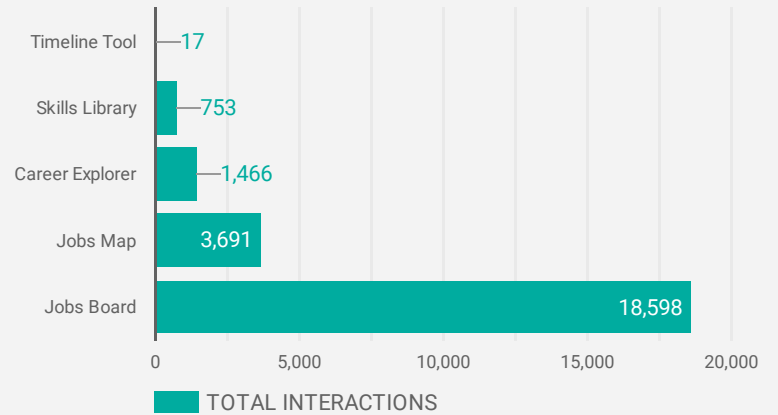

FILTER

AGE GROUP ▾

GENDER ▾

TOOL ▾

ALL WEBSITE TRAFFIC BY LOCATION

City	Users	Pageviews ▾
1. Windsor	2,140	17,283
2. Toronto	628	2,783
3. Leamington	122	998
4. Lakeshore	122	904
5. Tecumseh	110	729
6. LaSalle	99	680
7. Amherstburg	74	548
8. Brampton	105	497
9. (not set)	174	478
... Kingsville	83	363
... Hamilton	72	337
... Essex	25	328
... Chatham-Kent	38	264
... Quebec City	148	192
... London	30	167
... Columbus	53	146
... Montreal	27	144
... Amsterdam	2	114
... Ottawa	31	112
... Vaughan	22	106
... Ashburn	72	72

1 - 100 / 343 < >

NOTE: The website data by location is data collected by Google Analytics and cannot be filtered using the age range, gender or tool filters at the top of the page.

JOB-SEEKER REFERRALS

Job Postings
14,201

Employers
1,724

Services
24

INTERACTIONS BY TOOL

24,525

INTERACTIONS BY AGE GROUP

INTERACTIONS BY GENDER

Source: Job search data is collected from user interactions with the job finding tools on the www.workforcewindsor.essex.com website.