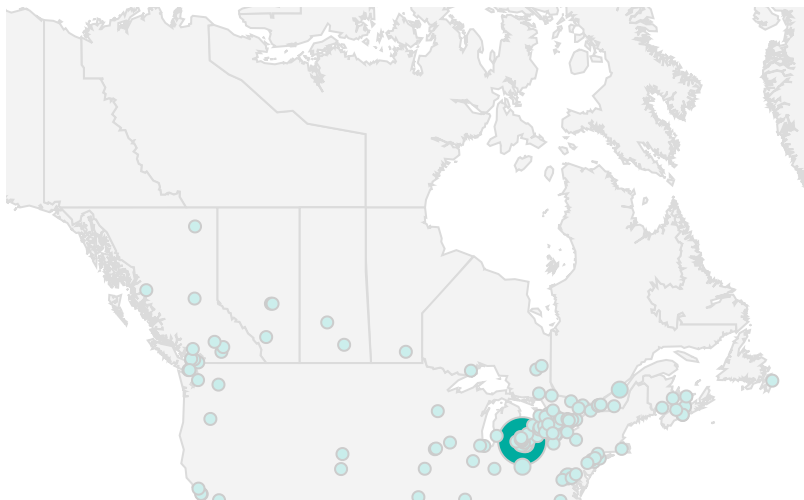

FILTER

AGE GROUP ▾

GENDER ▾

TOOL ▾

ALL WEBSITE TRAFFIC BY LOCATION

City	Users	Pageviews ▾
1. Windsor	2,140	17,283
2. Toronto	628	2,783
3. Leamington	122	998
4. Lakeshore	122	904
5. Tecumseh	110	729
6. LaSalle	99	680
7. Amherstburg	74	548
8. Brampton	105	497
9. (not set)	174	478
... Kingsville	83	363
... Hamilton	72	337
... Essex	25	328
... Chatham-Kent	38	264
... Quebec City	148	192
... London	30	167
... Columbus	53	146
... Montreal	27	144
... Amsterdam	2	114
... Ottawa	31	112
... Vaughan	22	106
... Ashburn	72	72

1 - 100 / 343 < >

NOTE: The website data by location is data collected by Google Analytics and cannot be filtered using the age range, gender or tool filters at the top of the page.

JOB-SEEKER REFERRALS