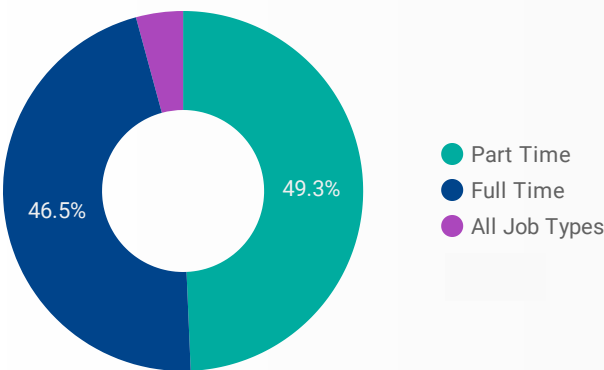

INTEREST BY JOB TYPE