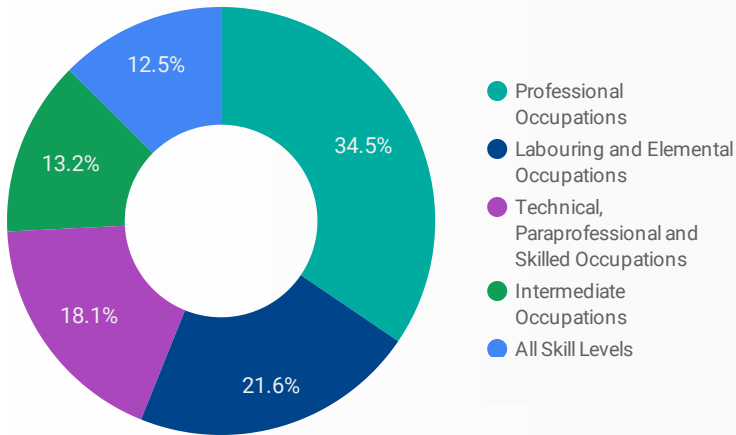

Job Postings
14,201

Employers
1,724

Services
24

INTERACTIONS BY TOOL

24,525

INTERACTIONS BY AGE GROUP

INTERACTIONS BY GENDER

Source: Job search data is collected from user interactions with the job finding tools on the www.workforcewindsor.essex.com website.

INTEREST BY SKILL LEVEL

TOP OCCUPATIONS

4-DIGIT NOC CODE	POSTINGS ▾
Retail salespersons	909
Administrative assistants	608
Other customer and information services repre...	555
Material handlers	498
Home support workers, housekeepers and related...	450
Delivery and courier service drivers	435
Food counter attendants, kitchen helpers and rela...	364
Receptionists	364
Administrative officers	335
General office support workers	332
Social and community service workers	317
Transport truck drivers	315
Store shelf stockers, clerks and order fillers	293
Accounting and related clerks	279
Medical administrative assistants	278