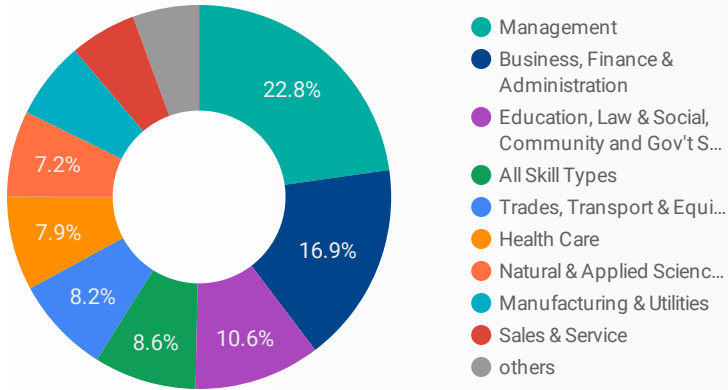

FILTER

AGE_GROUP ▾

GENDER ▾

TOOL ▾

INTEREST BY SKILL TYPE