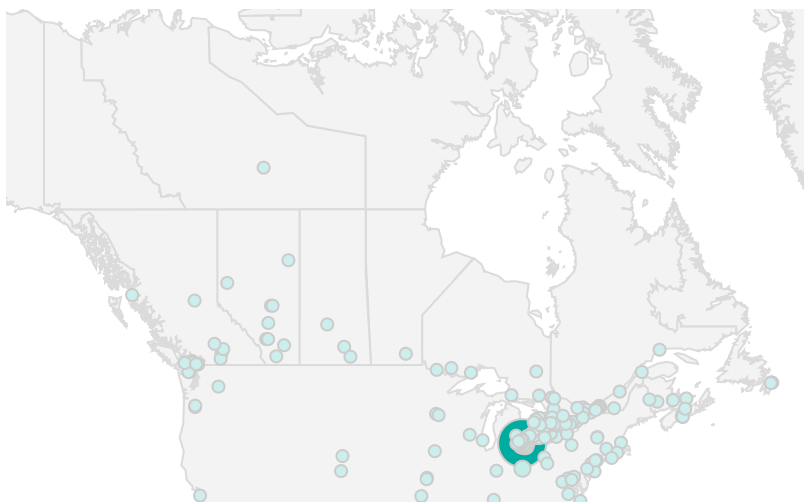

FILTER

AGE GROUP ▾

GENDER ▾

TOOL ▾

ALL WEBSITE TRAFFIC BY LOCATION

	City	Users	Pageviews ▾
1.	Windsor	2,275	17,711
2.	Toronto	641	2,819
3.	Leamington	160	1,286
4.	Lakeshore	165	963
5.	Tecumseh	95	840
6.	Kingsville	85	832
7.	Hamilton	91	706
8.	Amherstburg	88	577
9.	Brampton	122	554
10.	LaSalle	108	549
11.	(not set)	169	535
12.	Mississauga	68	391
13.	Ashburn	363	363
14.	Chatham-Kent	42	304
15.	Columbus	231	304
16.	Essex	27	267
17.	London	72	233
18.	Montreal	56	171
19.	Ottawa	51	160
20.	Kitchener	44	115
21.	New York	70	109

1 - 100 / 421 < >

NOTE: The website data by location is data collected by Google Analytics and cannot be filtered using the age range, gender or tool filters at the top of the page.

JOB-SEEKER REFERRALS