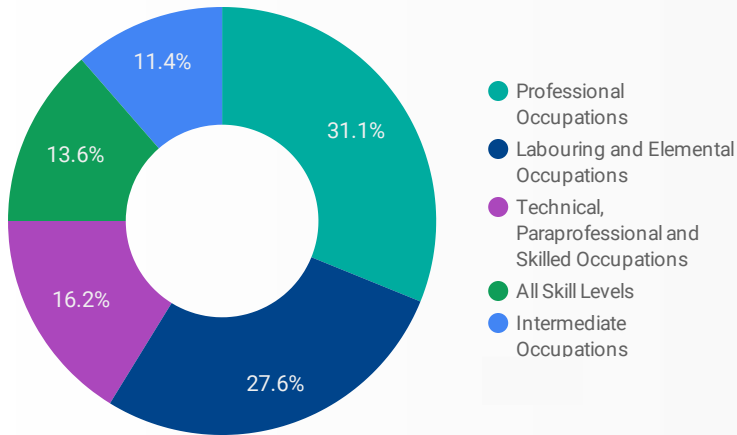

Job Postings
12,176

Employers
1,442

Services
26

INTERACTIONS BY TOOL

21,335

INTERACTIONS BY AGE GROUP

INTERACTIONS BY GENDER

Source: Job search data is collected from user interactions with the job finding tools on the www.workforcewindsor.essex.com website.

FILTER

AGE_GROUP ▾

GENDER ▾

TOOL ▾

INTEREST BY SKILL TYPE

INTEREST BY SKILL LEVEL

INTEREST BY JOB TYPE

INTEREST BY JOB DURATION