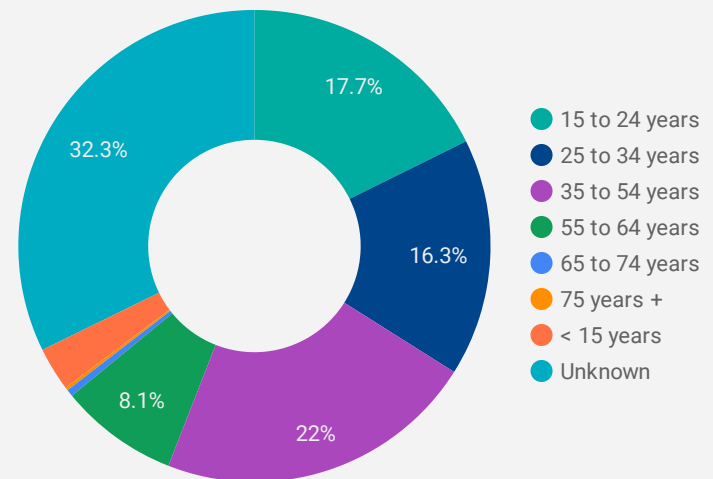

1 - 100 / 421 < >

NOTE: The website data by location is data collected by Google Analytics and cannot be filtered using the age range, gender or tool filters at the top of the page.

JOB-SEEKER REFERRALS

Job Postings
12,176

Employers
1,442

Services
26

INTERACTIONS BY TOOL

21,335

INTERACTIONS BY AGE GROUP

INTERACTIONS BY GENDER

Source: Job search data is collected from user interactions with the job finding tools on the www.workforcewindsor.essex.com website.

FILTER

AGE_GROUP ▾

GENDER ▾

TOOL ▾

INTEREST BY SKILL TYPE

INTEREST BY SKILL LEVEL

INTEREST BY JOB TYPE

INTEREST BY JOB DURATION