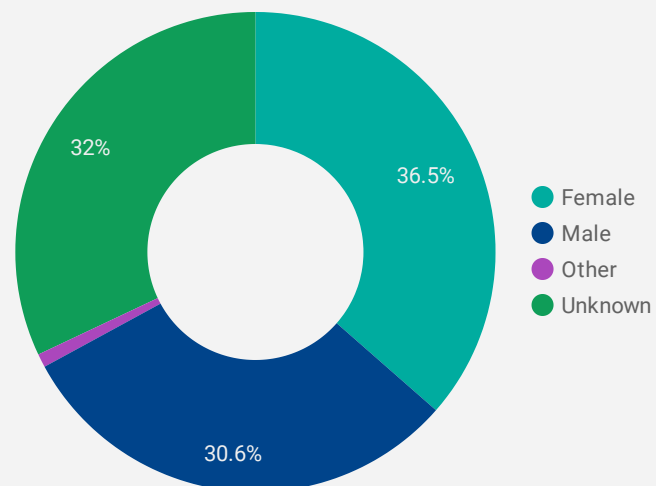

1 - 100 / 421 < >

NOTE: The website data by location is data collected by Google Analytics and cannot be filtered using the age range, gender or tool filters at the top of the page.

JOB-SEEKER REFERRALS

Job Postings
12,176

Employers
1,442

Services
26

INTERACTIONS BY TOOL

21,335

INTERACTIONS BY AGE GROUP

INTERACTIONS BY GENDER

Source: Job search data is collected from user interactions with the job finding tools on the www.workforcewindsor.essex.com website.

FILTER

AGE_GROUP ▾

GENDER ▾

TOOL ▾

INTEREST BY SKILL TYPE

INTEREST BY SKILL LEVEL

INTEREST BY JOB TYPE

INTEREST BY JOB DURATION