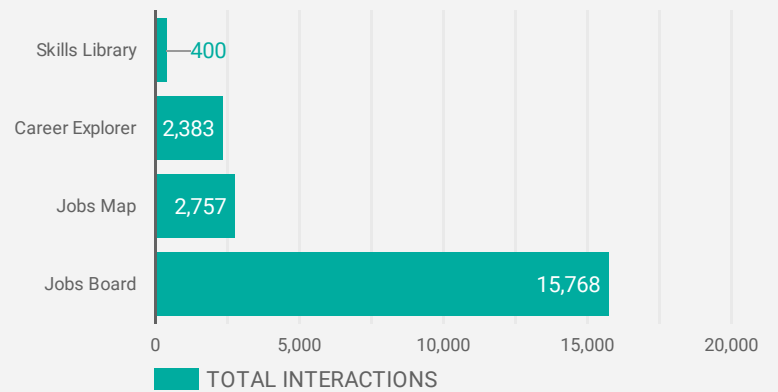

FILTER

AGE GROUP ▾

GENDER ▾

TOOL ▾

ALL WEBSITE TRAFFIC BY LOCATION

	City	Users	Pageviews ▾
1.	Windsor	2,275	17,711
2.	Toronto	641	2,819
3.	Leamington	160	1,286
4.	Lakeshore	165	963
5.	Tecumseh	95	840
6.	Kingsville	85	832
7.	Hamilton	91	706
8.	Amherstburg	88	577
9.	Brampton	122	554
10.	LaSalle	108	549
11.	(not set)	169	535
12.	Mississauga	68	391
13.	Ashburn	363	363
14.	Chatham-Kent	42	304
15.	Columbus	231	304
16.	Essex	27	267
17.	London	72	233
18.	Montreal	56	171
19.	Ottawa	51	160
20.	Kitchener	44	115
21.	New York	70	109

1 - 100 / 421 < >

NOTE: The website data by location is data collected by Google Analytics and cannot be filtered using the age range, gender or tool filters at the top of the page.

JOB-SEEKER REFERRALS

Job Postings
12,176

Employers
1,442

Services
26

INTERACTIONS BY TOOL

21,335

INTERACTIONS BY AGE GROUP

INTERACTIONS BY GENDER

Source: Job search data is collected from user interactions with the job finding tools on the www.workforcewindsor.essex.com website.