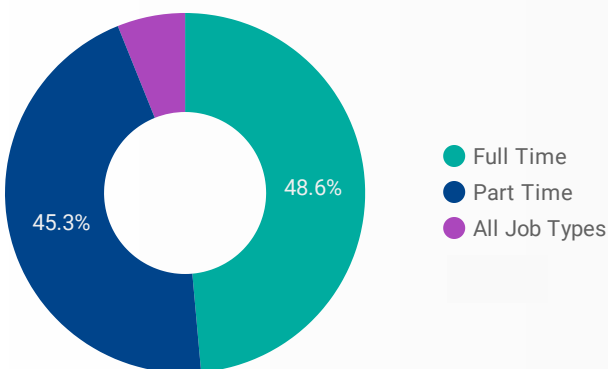

Job Postings
12,176

Employers
1,442

Services
26

INTERACTIONS BY TOOL

21,335

INTERACTIONS BY AGE GROUP

INTERACTIONS BY GENDER

Source: Job search data is collected from user interactions with the job finding tools on the www.workforcewindsor.essex.com website.

FILTER

AGE_GROUP ▾

GENDER ▾

TOOL ▾

INTEREST BY SKILL TYPE

INTEREST BY SKILL LEVEL

INTEREST BY JOB TYPE

INTEREST BY JOB DURATION