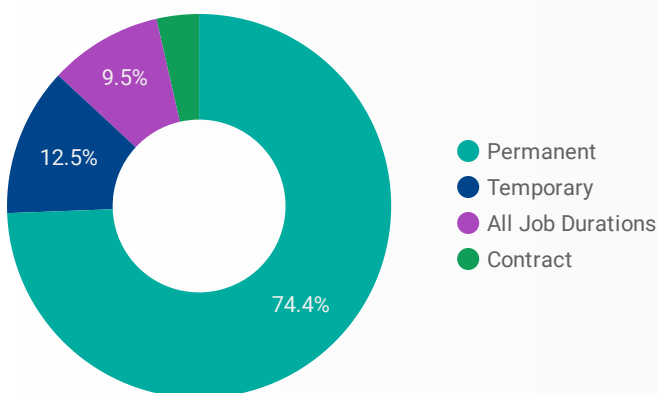

Job Postings
12,176

Employers
1,442

Services
26

INTERACTIONS BY TOOL

21,335

INTERACTIONS BY AGE GROUP

INTERACTIONS BY GENDER

Source: Job search data is collected from user interactions with the job finding tools on the www.workforcewindsor.essex.com website.

FILTER

AGE_GROUP ▾

GENDER ▾

TOOL ▾

INTEREST BY SKILL TYPE

INTEREST BY SKILL LEVEL

INTEREST BY JOB TYPE

INTEREST BY JOB DURATION