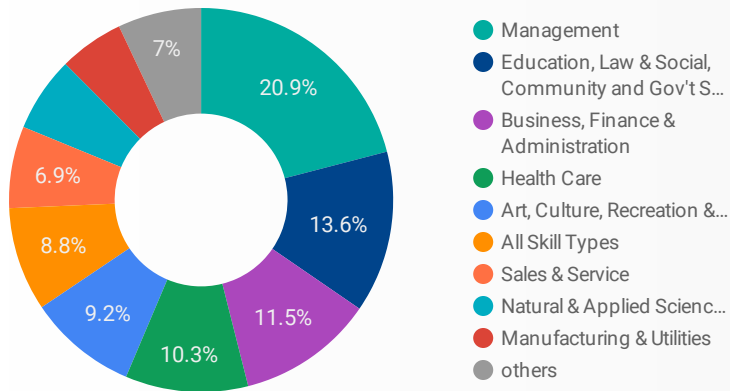

1 - 100 / 421 < >

NOTE: The website data by location is data collected by Google Analytics and cannot be filtered using the age range, gender or tool filters at the top of the page.

JOB-SEEKER REFERRALS

Job Postings
12,176

Employers
1,442

Services
26

INTERACTIONS BY TOOL

21,335

INTERACTIONS BY AGE GROUP

INTERACTIONS BY GENDER

Source: Job search data is collected from user interactions with the job finding tools on the www.workforcewindsor.essex.com website.

FILTER

AGE_GROUP ▾

GENDER ▾

TOOL ▾

INTEREST BY SKILL TYPE

INTEREST BY SKILL LEVEL

INTEREST BY JOB TYPE

INTEREST BY JOB DURATION