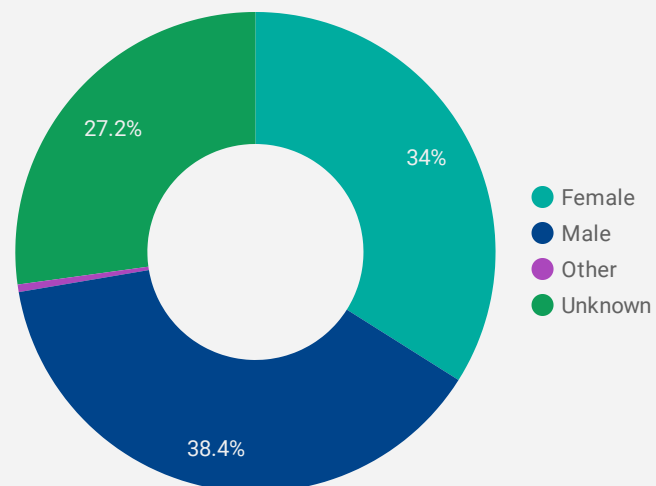

FILTER

AGE GROUP ▾

GENDER ▾

TOOL ▾

ALL WEBSITE TRAFFIC BY LOCATION

	City	Users	Pageviews ▾
1.	Windsor	3,186	20,176
2.	Toronto	658	2,346
3.	Leamington	259	1,571
4.	Lakeshore	172	1,360
5.	LaSalle	146	818
6.	Amherstburg	91	607
7.	Tecumseh	98	569
8.	Hamilton	91	539
9.	Brampton	109	454
10.	Kingsville	75	375
11.	Essex	49	346
12.	(not set)	85	310
13.	London	42	272
14.	Chatham-Kent	56	209
15.	Kitchener	40	183
16.	Montreal	39	169
17.	Ottawa	25	132
18.	Kawartha Lakes	10	125
19.	San Antonio	121	121
20.	Waterloo	12	119
21.	Woodstock	8	114

1 - 100 / 229 < >

1 39,878

NOTE: The website data by location is data collected by Google Analytics and cannot be filtered using the age range, gender or tool filters at the top of the page.

JOB-SEEKER REFERRALS

Job Postings
6,566

Employers
1,106

Services
66

INTERACTIONS BY TOOL

18,180

INTERACTIONS BY AGE GROUP

INTERACTIONS BY GENDER

Source: Job search data is collected from user interactions with the job finding tools on the www.workforcewindsor.essex.com website.

FILTER

AGE GROUP ▾

GENDER ▾

TOOL ▾

INTEREST BY SKILL TYPE

INTEREST BY SKILL LEVEL

INTEREST BY JOB TYPE

INTEREST BY JOB DURATION