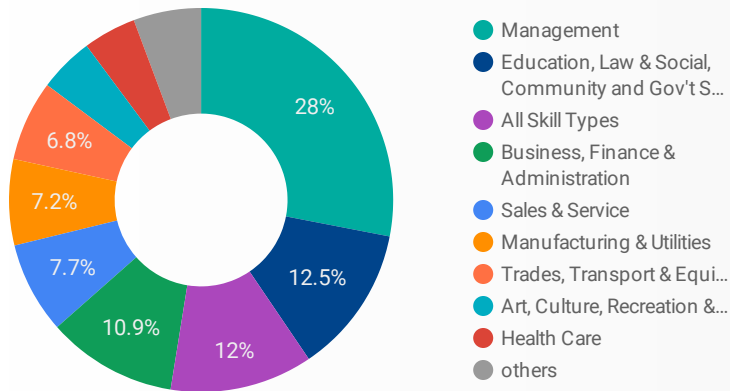

1 - 100 / 229 < >

1 39,878

NOTE: The website data by location is data collected by Google Analytics and cannot be filtered using the age range, gender or tool filters at the top of the page.

JOB-SEEKER REFERRALS

Job Postings
6,566

Employers
1,106

Services
66

INTERACTIONS BY TOOL

18,180

INTERACTIONS BY AGE GROUP

INTERACTIONS BY GENDER

Source: Job search data is collected from user interactions with the job finding tools on the www.workforcewindsor.essex.com website.

FILTER

AGE GROUP ▾

GENDER ▾

TOOL ▾

INTEREST BY SKILL TYPE

INTEREST BY SKILL LEVEL

INTEREST BY JOB TYPE

INTEREST BY JOB DURATION