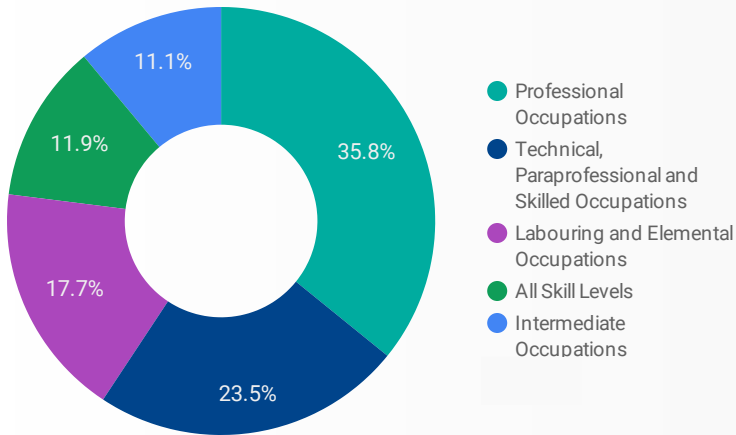

1 - 100 / 229 < >

1 39,878

NOTE: The website data by location is data collected by Google Analytics and cannot be filtered using the age range, gender or tool filters at the top of the page.

JOB-SEEKER REFERRALS

Job Postings
6,566

Employers
1,106

Services
66

INTERACTIONS BY TOOL

18,180

INTERACTIONS BY AGE GROUP

INTERACTIONS BY GENDER

Source: Job search data is collected from user interactions with the job finding tools on the www.workforcewindsor.essex.com website.

FILTER

AGE GROUP ▾

GENDER ▾

TOOL ▾

INTEREST BY SKILL TYPE

INTEREST BY SKILL LEVEL

INTEREST BY JOB TYPE

INTEREST BY JOB DURATION