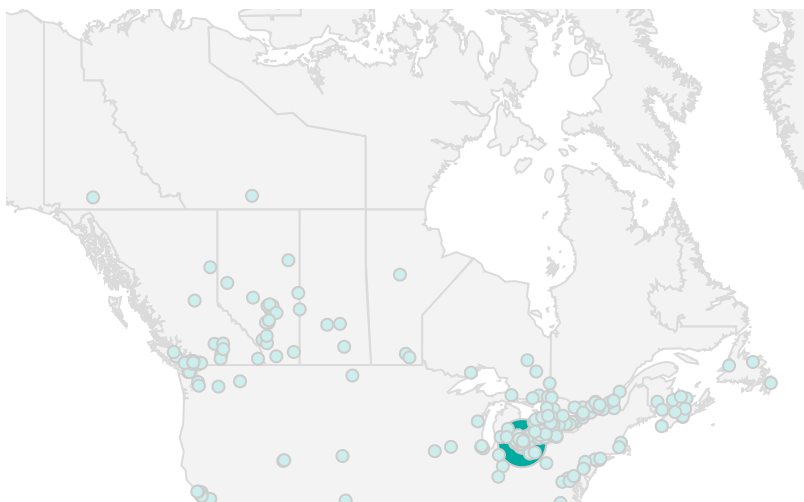

FILTER

AGE GROUP ▾

GENDER ▾

TOOL ▾

ALL WEBSITE TRAFFIC BY LOCATION

	City	Users	Pageviews ▾
1.	Windsor	3,186	20,176
2.	Toronto	658	2,346
3.	Leamington	259	1,571
4.	Lakeshore	172	1,360
5.	LaSalle	146	818
6.	Amherstburg	91	607
7.	Tecumseh	98	569
8.	Hamilton	91	539
9.	Brampton	109	454
10.	Kingsville	75	375
11.	Essex	49	346
12.	(not set)	85	310
13.	London	42	272
14.	Chatham-Kent	56	209
15.	Kitchener	40	183
16.	Montreal	39	169
17.	Ottawa	25	132
18.	Kawartha Lakes	10	125
19.	San Antonio	121	121
20.	Waterloo	12	119
21.	Woodstock	8	114

1 - 100 / 229 < >

1 39,878

NOTE: The website data by location is data collected by Google Analytics and cannot be filtered using the age range, gender or tool filters at the top of the page.

JOB-SEEKER REFERRALS