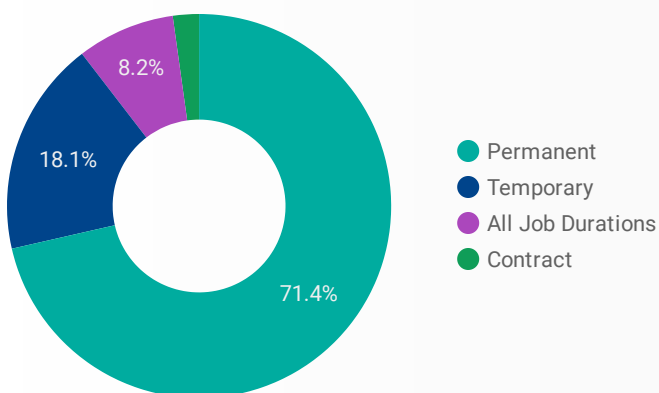

1 - 100 / 229 < >

1 39,878

NOTE: The website data by location is data collected by Google Analytics and cannot be filtered using the age range, gender or tool filters at the top of the page.

JOB-SEEKER REFERRALS

Job Postings
6,566

Employers
1,106

Services
66

INTERACTIONS BY TOOL

18,180

INTERACTIONS BY AGE GROUP

INTERACTIONS BY GENDER

Source: Job search data is collected from user interactions with the job finding tools on the www.workforcewindsor.essex.com website.

FILTER

AGE GROUP ▾

GENDER ▾

TOOL ▾

INTEREST BY SKILL TYPE

INTEREST BY SKILL LEVEL

INTEREST BY JOB TYPE

INTEREST BY JOB DURATION