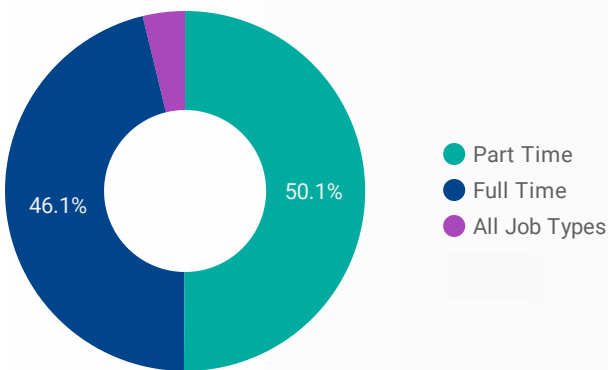

Job Postings
6,566

Employers
1,106

Services
66

INTERACTIONS BY TOOL

18,180

INTERACTIONS BY AGE GROUP

INTERACTIONS BY GENDER

Source: Job search data is collected from user interactions with the job finding tools on the www.workforcewindsor.essex.com website.

FILTER

AGE GROUP ▾

GENDER ▾

TOOL ▾

INTEREST BY SKILL TYPE

INTEREST BY SKILL LEVEL

INTEREST BY JOB TYPE

INTEREST BY JOB DURATION