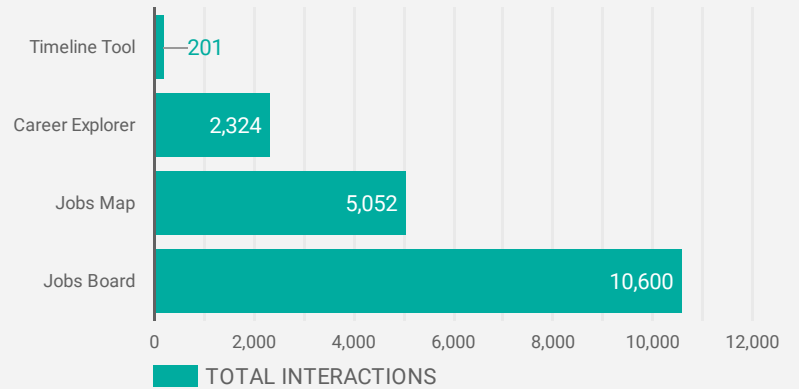

FILTER

AGE GROUP ▾

GENDER ▾

TOOL ▾

ALL WEBSITE TRAFFIC BY LOCATION

	City	Users	Pageviews ▾
1.	Windsor	3,186	20,176
2.	Toronto	658	2,346
3.	Leamington	259	1,571
4.	Lakeshore	172	1,360
5.	LaSalle	146	818
6.	Amherstburg	91	607
7.	Tecumseh	98	569
8.	Hamilton	91	539
9.	Brampton	109	454
10.	Kingsville	75	375
11.	Essex	49	346
12.	(not set)	85	310
13.	London	42	272
14.	Chatham-Kent	56	209
15.	Kitchener	40	183
16.	Montreal	39	169
17.	Ottawa	25	132
18.	Kawartha Lakes	10	125
19.	San Antonio	121	121
20.	Waterloo	12	119
21.	Woodstock	8	114

1 - 100 / 229 < >

1 39,878

NOTE: The website data by location is data collected by Google Analytics and cannot be filtered using the age range, gender or tool filters at the top of the page.

JOB-SEEKER REFERRALS

Job Postings
6,566

Employers
1,106

Services
66

INTERACTIONS BY TOOL

18,180

INTERACTIONS BY AGE GROUP

INTERACTIONS BY GENDER

Source: Job search data is collected from user interactions with the job finding tools on the www.workforcewindsor.essex.com website.