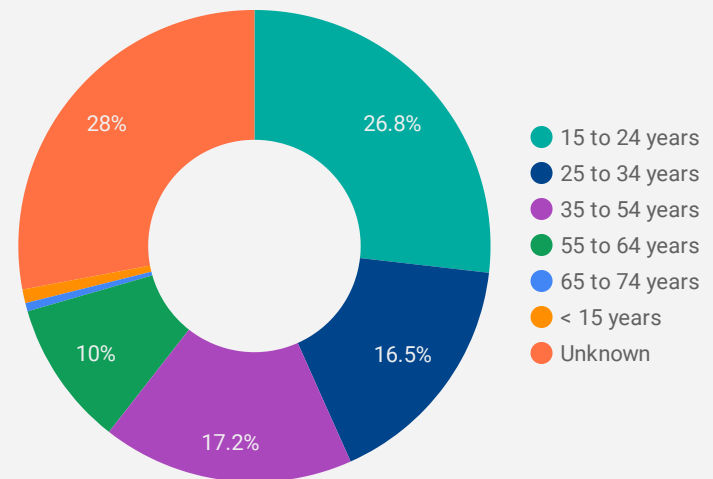

FILTER

AGE GROUP ▾

GENDER ▾

TOOL ▾

ALL WEBSITE TRAFFIC BY LOCATION

	City	Users	Pageviews ▾
1.	Windsor	3,186	20,176
2.	Toronto	658	2,346
3.	Leamington	259	1,571
4.	Lakeshore	172	1,360
5.	LaSalle	146	818
6.	Amherstburg	91	607
7.	Tecumseh	98	569
8.	Hamilton	91	539
9.	Brampton	109	454
10.	Kingsville	75	375
11.	Essex	49	346
12.	(not set)	85	310
13.	London	42	272
14.	Chatham-Kent	56	209
15.	Kitchener	40	183
16.	Montreal	39	169
17.	Ottawa	25	132
18.	Kawartha Lakes	10	125
19.	San Antonio	121	121
20.	Waterloo	12	119
21.	Woodstock	8	114

1 - 100 / 229 < >

1 39,878

NOTE: The website data by location is data collected by Google Analytics and cannot be filtered using the age range, gender or tool filters at the top of the page.

JOB-SEEKER REFERRALS

Job Postings
6,566

Employers
1,106

Services
66

INTERACTIONS BY TOOL

18,180

INTERACTIONS BY AGE GROUP

INTERACTIONS BY GENDER

Source: Job search data is collected from user interactions with the job finding tools on the www.workforcewindsor.essex.com website.

FILTER

AGE GROUP ▾

GENDER ▾

TOOL ▾

INTEREST BY SKILL TYPE

INTEREST BY SKILL LEVEL

INTEREST BY JOB TYPE

INTEREST BY JOB DURATION