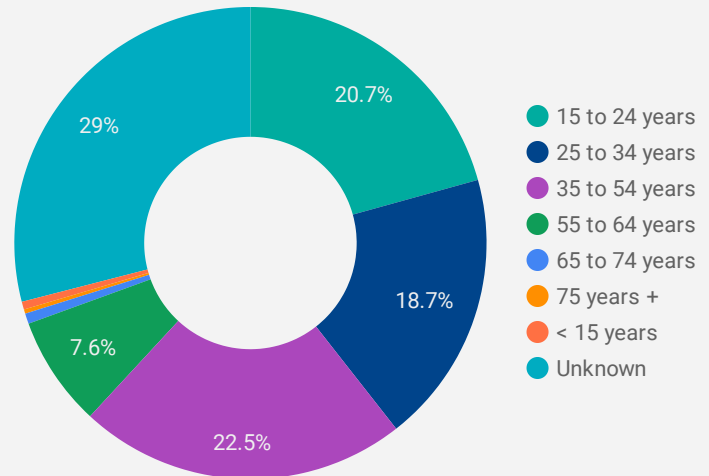

1 - 100 / 286 < >

NOTE: The website data by location is data collected by Google Analytics and cannot be filtered using the age range, gender or tool filters at the top of the page.

JOB-SEEKER REFERRALS

Job Postings
7,166

Employers
1,333

Services
160

INTERACTIONS BY TOOL

26,739

INTERACTIONS BY AGE GROUP

INTERACTIONS BY GENDER

Source: Job search data is collected from user interactions with the job finding tools on the www.workforcewindsorsex.com website.