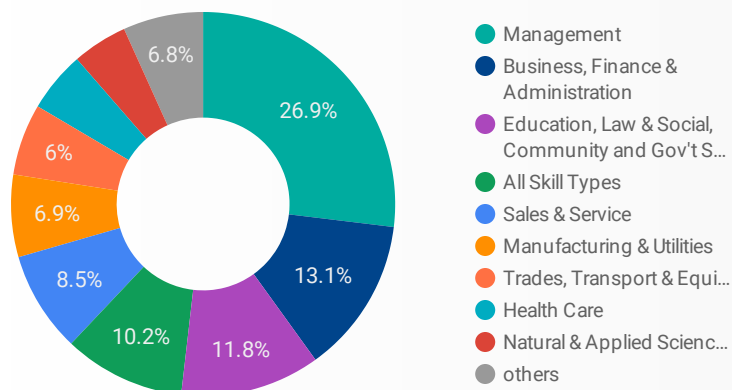

FILTER

AGE GROUP ▾

GENDER ▾

TOOL ▾

INTEREST BY SKILL TYPE