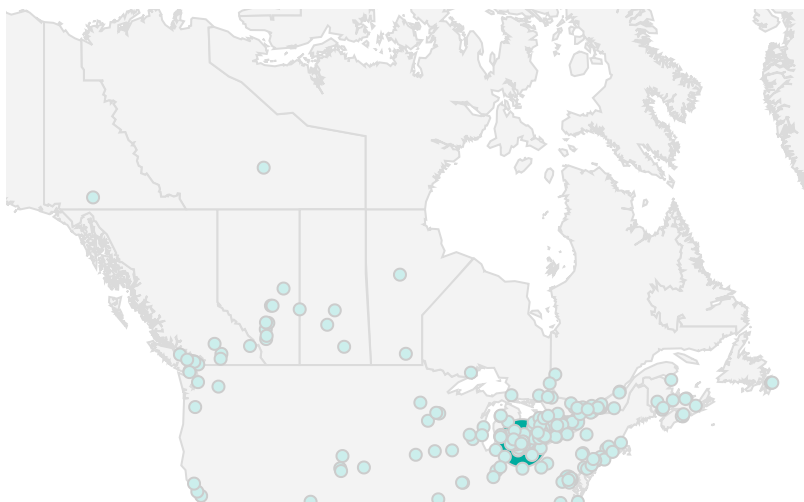

FILTER

AGE GROUP ▾

GENDER ▾

TOOL ▾

ALL WEBSITE TRAFFIC BY LOCATION

	City	Users	Pageviews ▾
1.	Windsor	3,432	24,019
2.	Toronto	743	3,436
3.	Leamington	224	1,724
4.	Lakeshore	211	1,595
5.	Amherstburg	109	825
6.	Tecumseh	140	816
7.	LaSalle	142	809
8.	Ashburn	752	766
9.	(not set)	160	671
10.	Essex	55	453
11.	Kingsville	76	451
12.	Chatham-Kent	62	417
13.	Hamilton	88	402
14.	Mississauga	35	260
15.	Kingston	15	229
16.	London	44	176
17.	Brampton	45	175
18.	Ottawa	33	171
19.	Kitchener	37	141
20.	Los Angeles	137	140
21.	Vancouver	21	131

1 - 100 / 286 < >

NOTE: The website data by location is data collected by Google Analytics and cannot be filtered using the age range, gender or tool filters at the top of the page.

JOB-SEEKER REFERRALS

FILTER

AGE GROUP ▾

GENDER ▾

TOOL ▾

INTEREST BY SKILL TYPE

TOP EMPLOYERS & AGENCIES

EMPLOYER	POSTINGS ▾
Kijiji Jobs	316
Windsor, Corporation of the City of	303
Loblaw Companies Limited	185
Aecon Group Inc.	125
Town of Lakeshore	103
Caesars Windsor	102
Dragados Canada Inc.	92
Hôtel-Dieu Grace Healthcare	80
Electromac	75
PROSTAFF Employment Solutions	73
Centerline (Windsor) Limited	69
Shoppers Drug Mart / Pharmaprix	65
Home Depot of Canada Inc.	64
Foot Clinic	63
Walkerville chiropractic	63