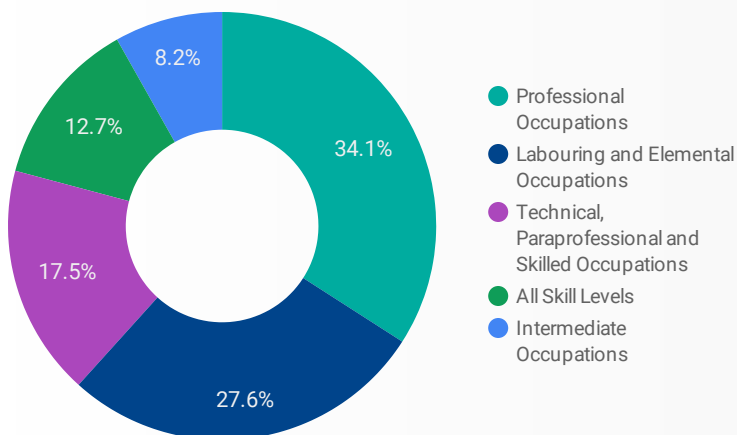

Job Postings
7,166

Employers
1,333

Services
160

INTERACTIONS BY TOOL

26,739

INTERACTIONS BY AGE GROUP

INTERACTIONS BY GENDER

Source: Job search data is collected from user interactions with the job finding tools on the www.workforcewindsorsex.com website.

INTEREST BY SKILL LEVEL

TOP OCCUPATIONS

4-DIGIT NOC CODE	POSTINGS ▾
Retail salespersons	840
Administrative assistants	615
Other customer and information services rep...	509
Cooks	494
Home support workers, housekeepers and rel...	415
Other labourers in processing, manufacturin...	345
Transport truck drivers	331
Material handlers	323
Receptionists	318
Food and beverage servers	307
Accounting technicians and bookkeepers	291
Delivery and courier service drivers	288
Nursery and greenhouse workers	275
Civil engineers	255
Early childhood educators and assistants	251