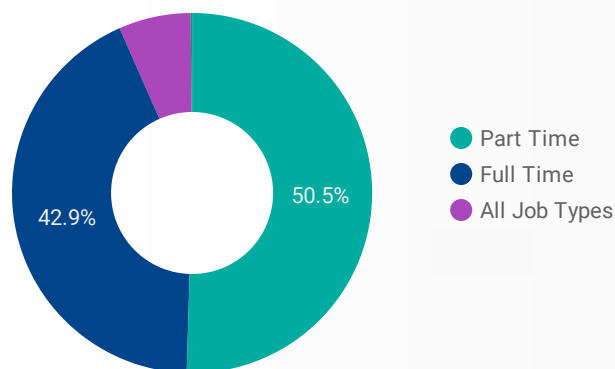

INTEREST BY JOB TYPE