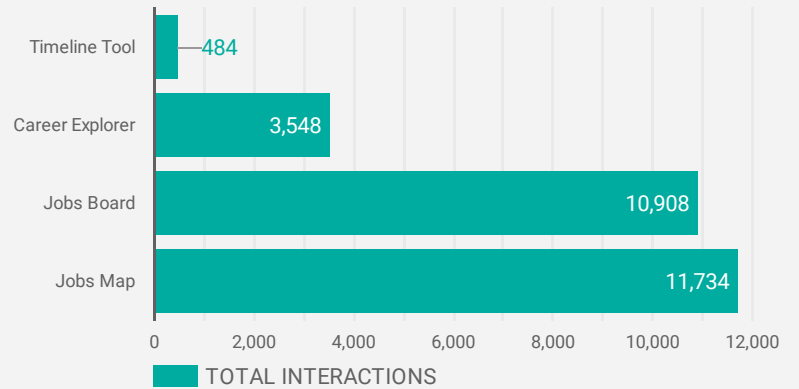

FILTER

AGE GROUP ▾

GENDER ▾

TOOL ▾

ALL WEBSITE TRAFFIC BY LOCATION

	City	Users	Pageviews ▾
1.	Windsor	3,432	24,019
2.	Toronto	743	3,436
3.	Leamington	224	1,724
4.	Lakeshore	211	1,595
5.	Amherstburg	109	825
6.	Tecumseh	140	816
7.	LaSalle	142	809
8.	Ashburn	752	766
9.	(not set)	160	671
10.	Essex	55	453
11.	Kingsville	76	451
12.	Chatham-Kent	62	417
13.	Hamilton	88	402
14.	Mississauga	35	260
15.	Kingston	15	229
16.	London	44	176
17.	Brampton	45	175
18.	Ottawa	33	171
19.	Kitchener	37	141
20.	Los Angeles	137	140
21.	Vancouver	21	131

1 - 100 / 286 < >

NOTE: The website data by location is data collected by Google Analytics and cannot be filtered using the age range, gender or tool filters at the top of the page.

JOB-SEEKER REFERRALS

Job Postings
7,166

Employers
1,333

Services
160

INTERACTIONS BY TOOL

26,739

INTERACTIONS BY AGE GROUP

INTERACTIONS BY GENDER

Source: Job search data is collected from user interactions with the job finding tools on the www.workforcewindsorsex.com website.