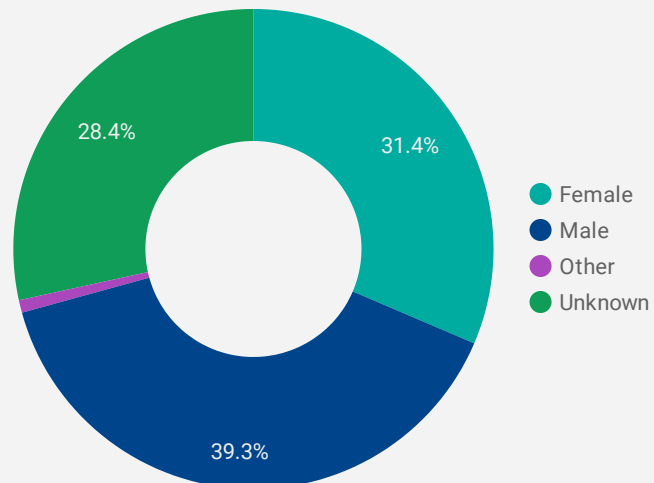

FILTER

AGE GROUP ▾

GENDER ▾

TOOL ▾

ALL WEBSITE TRAFFIC BY LOCATION

	City	Users	Pageviews ▾
1.	Windsor	3,432	24,019
2.	Toronto	743	3,436
3.	Leamington	224	1,724
4.	Lakeshore	211	1,595
5.	Amherstburg	109	825
6.	Tecumseh	140	816
7.	LaSalle	142	809
8.	Ashburn	752	766
9.	(not set)	160	671
10.	Essex	55	453
11.	Kingsville	76	451
12.	Chatham-Kent	62	417
13.	Hamilton	88	402
14.	Mississauga	35	260
15.	Kingston	15	229
16.	London	44	176
17.	Brampton	45	175
18.	Ottawa	33	171
19.	Kitchener	37	141
20.	Los Angeles	137	140
21.	Vancouver	21	131

1 - 100 / 286 < >

NOTE: The website data by location is data collected by Google Analytics and cannot be filtered using the age range, gender or tool filters at the top of the page.

JOB-SEEKER REFERRALS

Job Postings
7,166

Employers
1,333

Services
160

INTERACTIONS BY TOOL

26,739

INTERACTIONS BY AGE GROUP

INTERACTIONS BY GENDER

Source: Job search data is collected from user interactions with the job finding tools on the www.workforcewindsorsex.com website.