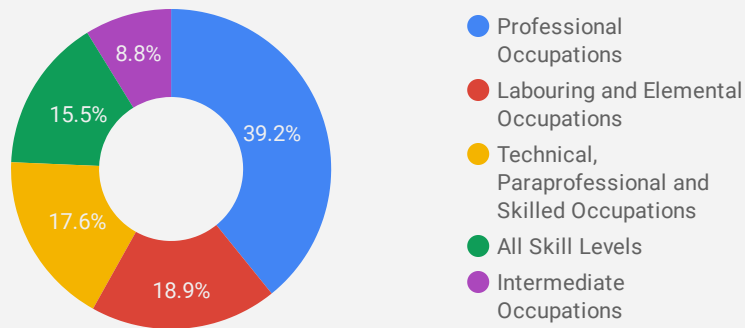

Source:

Job search data collected from interactions with job finding tools on Workforce WindsorEssex's website.

AGE GROUP ▾

GENDER ▾

TOOL ▾

Interest by Skill Type

Interest by Skill Level

Interest by Job Type