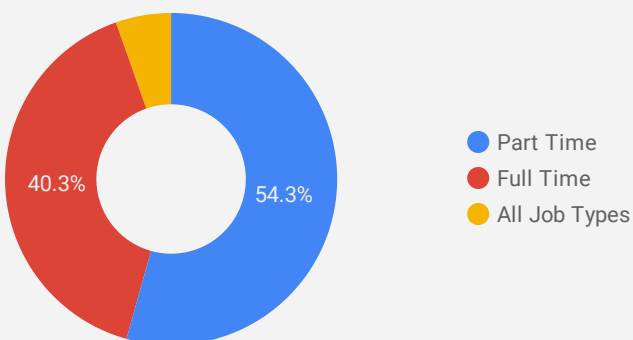

Source:

Job search data collected from interactions with job finding tools on Workforce WindsorEssex's website.

AGE GROUP ▾

GENDER ▾

TOOL ▾

Interest by Skill Type

Interest by Skill Level

Interest by Job Type