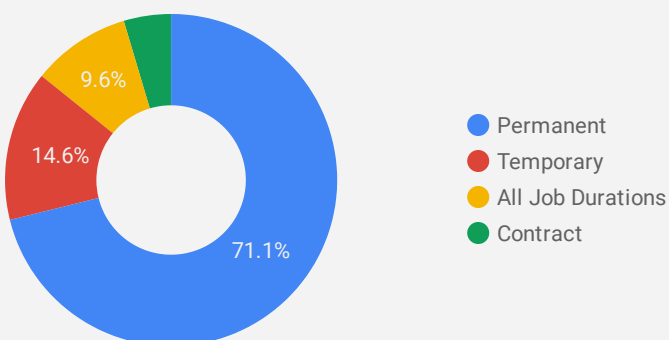

Interest by Job Duration

Top Selected Employers

EMPLOYER	TOTAL_EVENTS ▾
Windsor, Corporation of the City of	481
Loblaw Companies Limited	213
Caesars Windsor	139
Dragados Canada Inc.	131
Aecon Group Inc.	109
Personnel by Elsie	101
County of Essex	94
Fluor Canada Ltd.	73
Aphria Inc.	71
Devonshire Retirement	68
University of Windsor	64
Ontario Addiction Treatment Centre	61
City of Windsor Employment and Training S...	61
PROSTAFF Employment Solutions	59

Top Selected Occupations

NOC_TITLE	TOTAL_EVENTS ▾
Retail salespersons	802
Administrative assistants	527
Other customer and information services rep...	425
Home support workers, housekeepers and rel...	388
Transport truck drivers	334
Cooks	331
Social and community service workers	319
Cashiers	288
Material handlers	287
Delivery and courier service drivers	279
Food counter attendants, kitchen helpers an...	274
Early childhood educators and assistants	235
Receptionists	234
Nursery and greenhouse workers	230
Food and beverage servers	228

Source:

Job search data collected from interactions with job finding tools on Workforce WindsorEssex's website.