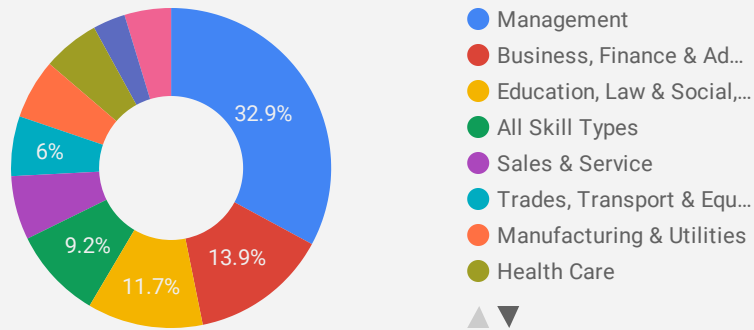

Source:

Job search data collected from interactions with job finding tools on Workforce WindsorEssex's website.

AGE GROUP ▾

GENDER ▾

TOOL ▾

Interest by Skill Type

Interest by Skill Level

Interest by Job Type